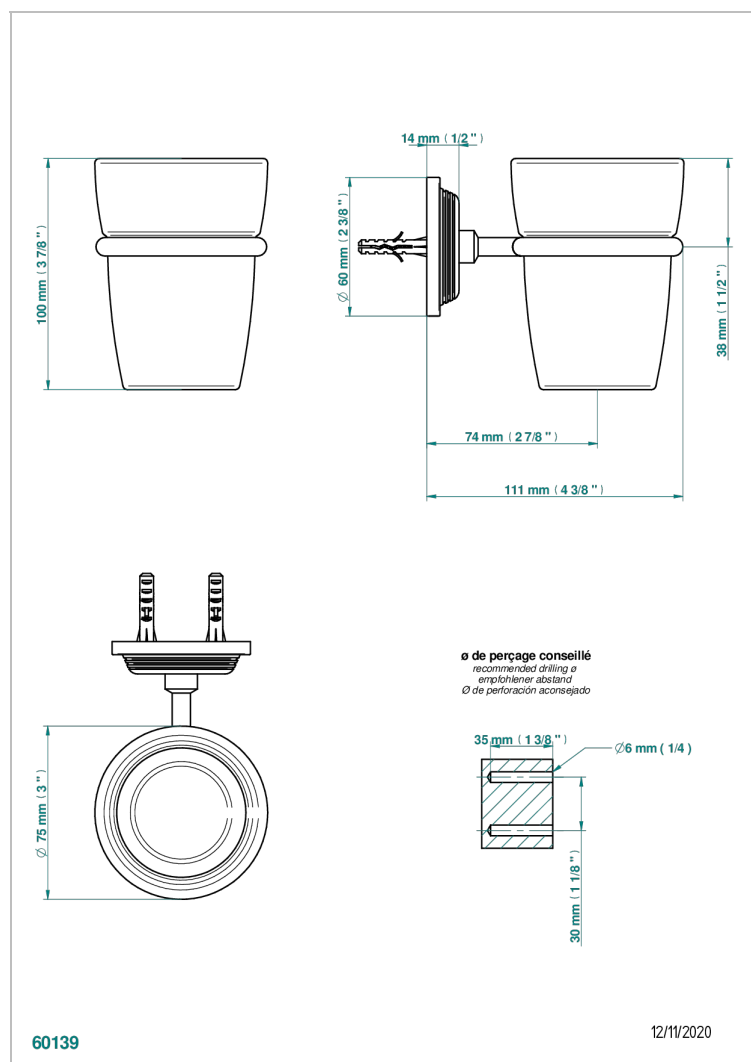

GRAND CENTRAL BLACK ONYX WITH LEVER

U9N-536

Wall mounted glass tumbler and holder

CHARACTERISTIC

- Grand central Black Onyx with lever
- Wall mounted glass tumbler and holder

AVAILABLE FINITIONS

Antique nickel - H28
Black ceram - D30
Blush PVD - H62
Brass color PVD - H49
Brown bronze color PVD - F33
Gold color PVD - H52