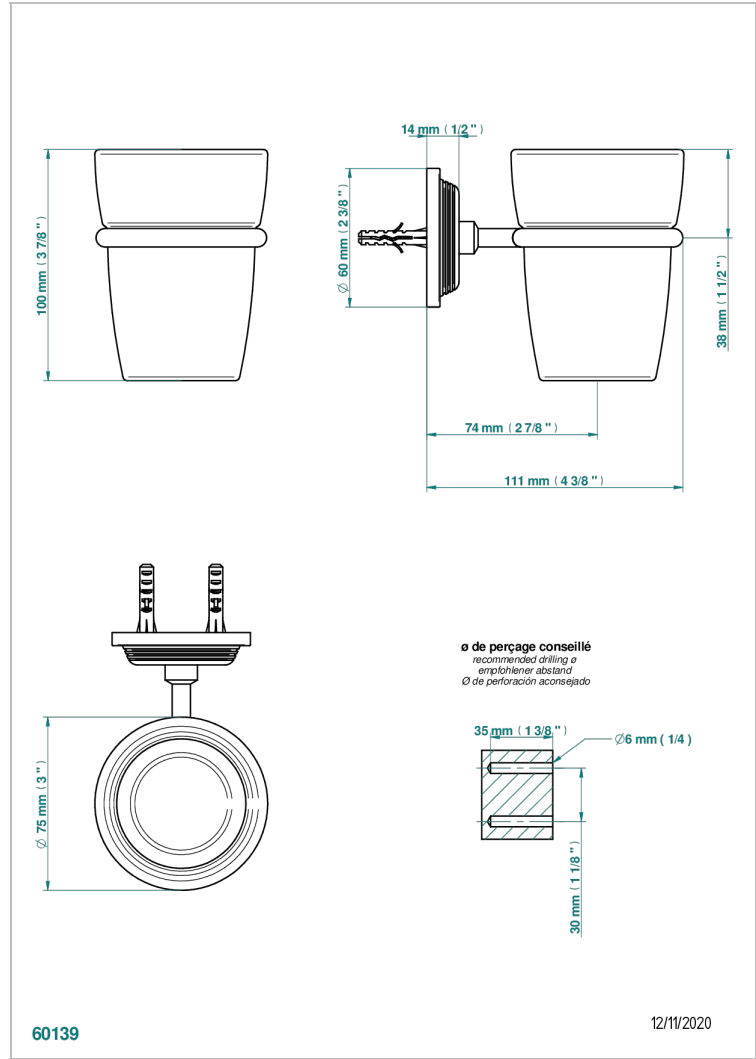

GRAND CENTRAL BLACK ONYX WITH LEVER

U9N-536

壁挂式杯架，带杯子

特色

- Grand central Black Onyx with lever
- 壁挂式杯架，带杯子

可选饰面

Black ceram - D30
Blush PVD - H62
Graphite PVD - H64
Matt Umber PVD - H67
Matt blush PVD - H60
Matt graphite PVD - H65