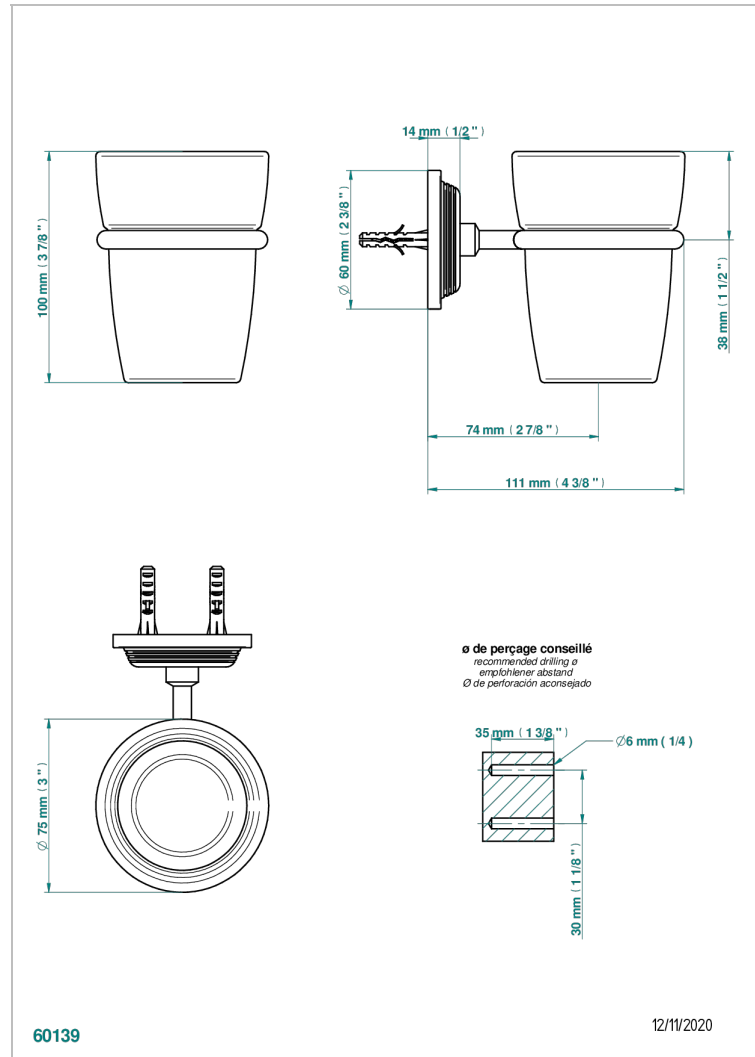

GRAND CENTRAL BLACK ONYX

U9M-536

Tumbler holder, wall mounted

THG[®]
PARIS

CHARACTERISTIC

- Grand central Black Onyx
- Tumbler holder, wall mounted

AVAILABLE FINITIONS

Black ceram - D30
Blush PVD - H62
Brass color PVD - H49
Brown bronze color PVD - F33
Chrome polished - A02
Copper antique matt, coated - H07