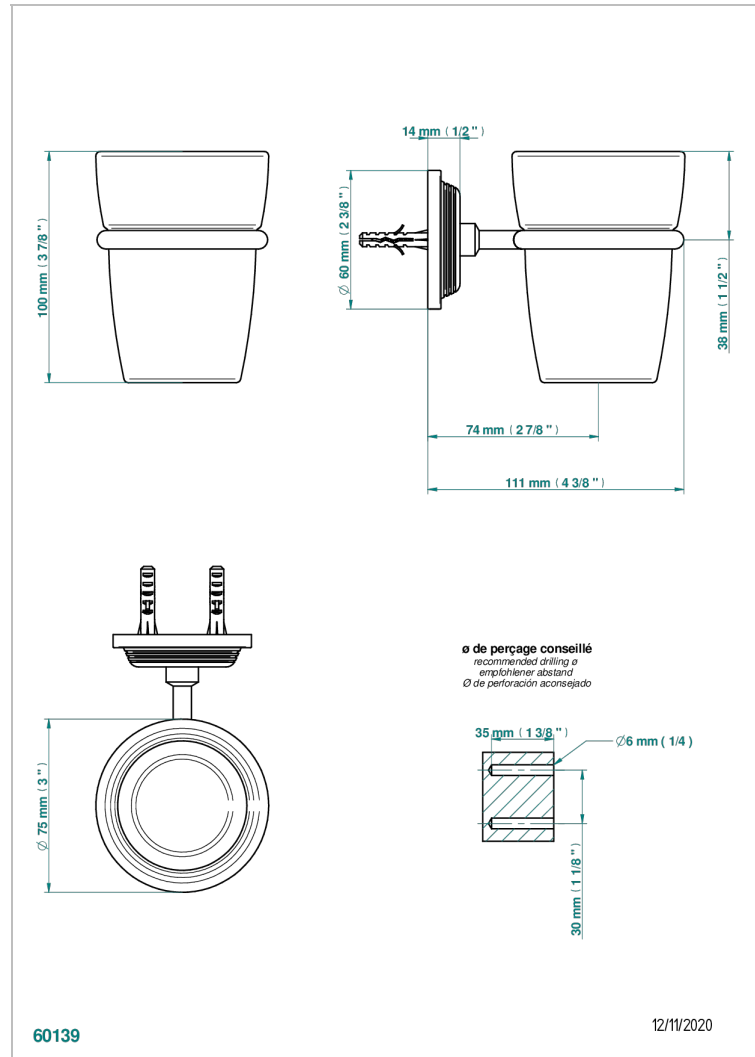

GRAND CENTRAL BLACK ONYX

U9M-536

Wall mounted glass tumbler and holder

THG[®]
PARIS

CHARACTERISTIC

- Grand central Black Onyx
- Wall mounted glass tumbler and holder

AVAILABLE FINITIONS

Antique nickel - H28
Black ceram - D30
Blush PVD - H62
Brass color PVD - H49
Brown bronze color PVD - F33
Gold color PVD - H52