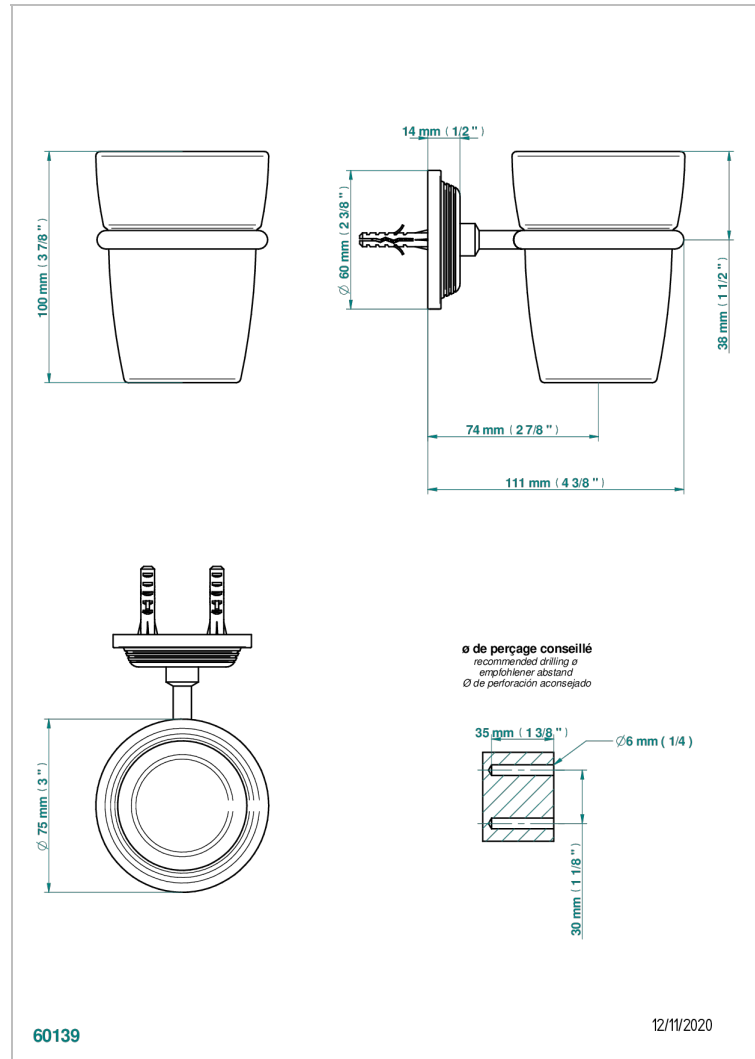

GRAND CENTRAL BLACK ONYX

U9M-536

Wall mounted glass tumbler and holder

THG[®]
PARIS

CHARACTERISTIC

- Grand central Black Onyx
- Wall mounted glass tumbler and holder

AVAILABLE FINITIONS

Antique nickel - H28
Black ceram - D30
Blush PVD - H62
Brass color PVD - H49
Brown bronze color PVD - F33
Gold color PVD - H52