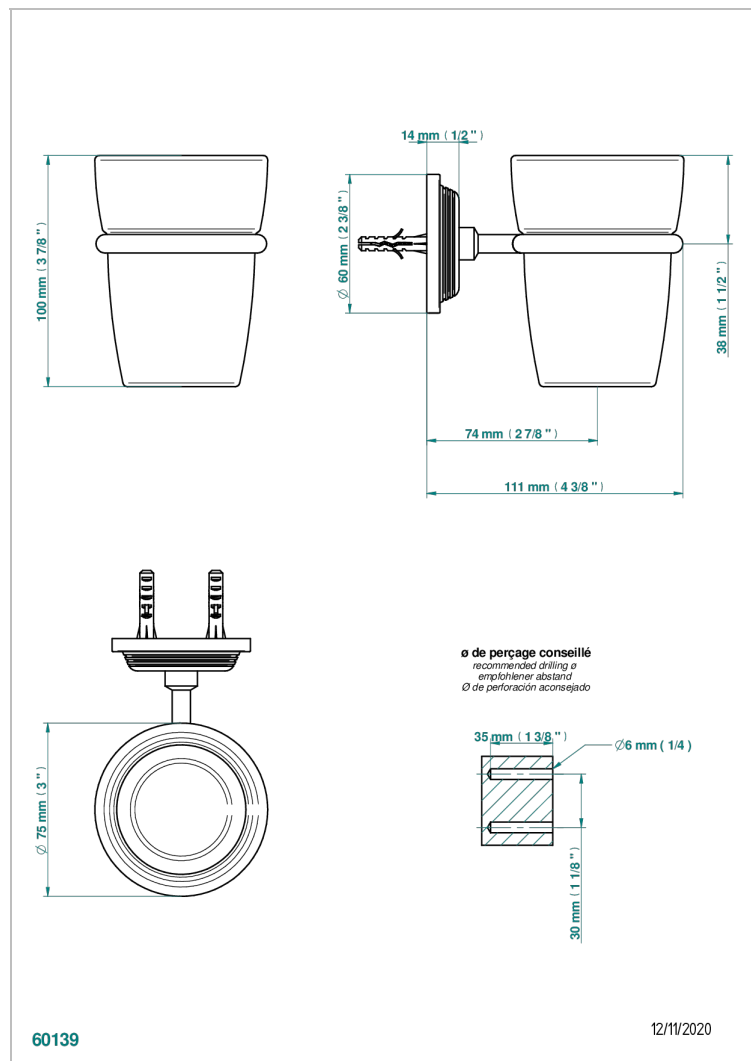

GRAND CENTRAL METAL WITH LEVER HANDLES

U9L-536

Tumbler holder, wall mounted

CHARACTERISTIC

- Grand central Metal with lever handles
- Tumbler holder, wall mounted

AVAILABLE FINITIONS

Black ceram - D30
Blush PVD - H62
Brass color PVD - H49
Brown bronze color PVD - F33
Chrome polished - A02
Copper antique matt, coated - H07