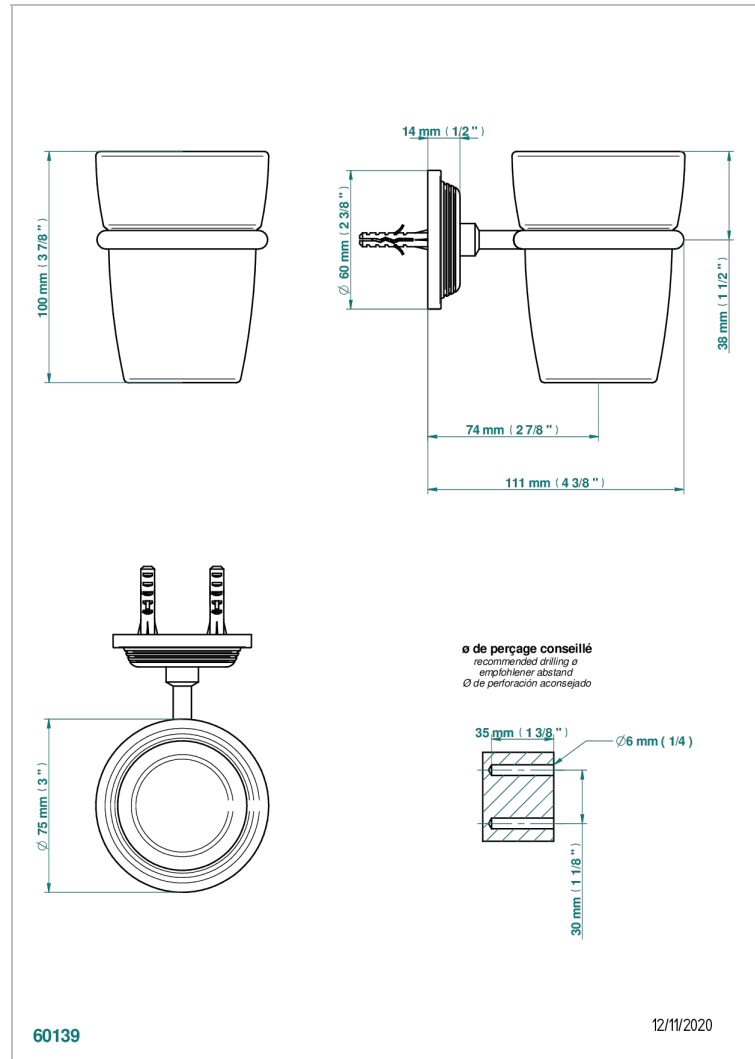

# GRAND CENTRAL METAL WITH LEVER

U9L-536

Wall mounted glass tumbler and holder

THG<sup>®</sup>  
PARIS

## CHARACTERISTIC

- Grand central Metal with lever
- Wall mounted glass tumbler and holder