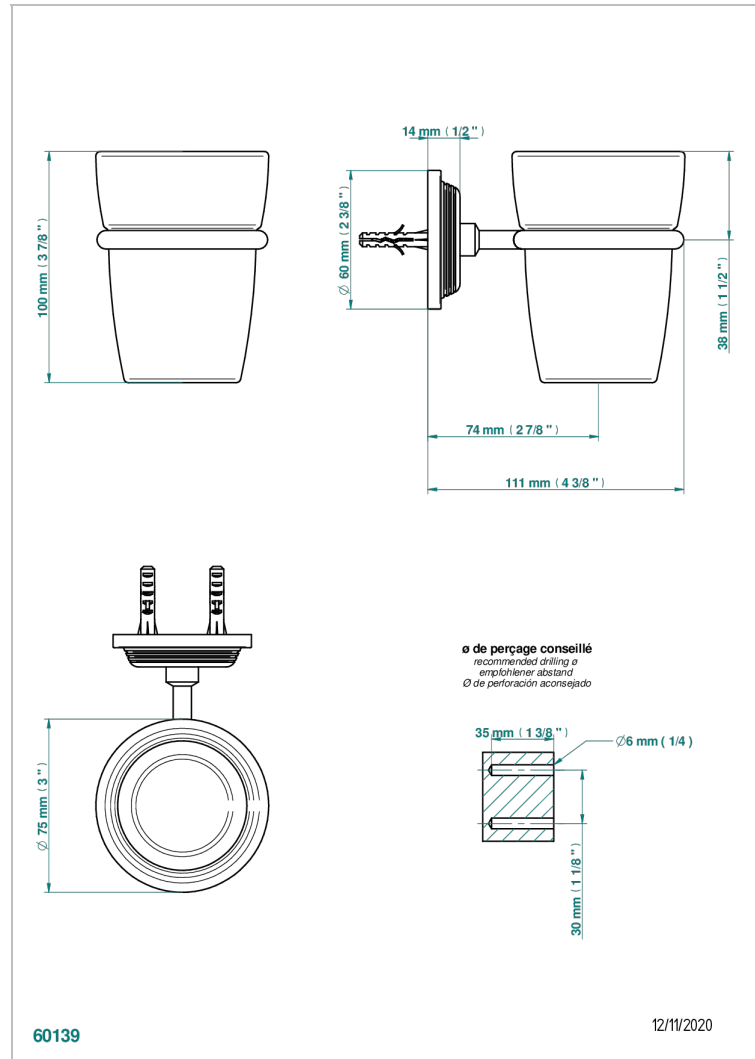

GRAND CENTRAL METAL WITH LEVER

U9L-536

Wall mounted glass tumbler and holder

THG[®]
PARIS

CHARACTERISTIC

- Grand central Metal with lever
- Wall mounted glass tumbler and holder

AVAILABLE FINITIONS

Antique nickel - H28
Black ceram - D30
Blush PVD - H62
Brass color PVD - H49
Brown bronze color PVD - F33
Gold color PVD - H52