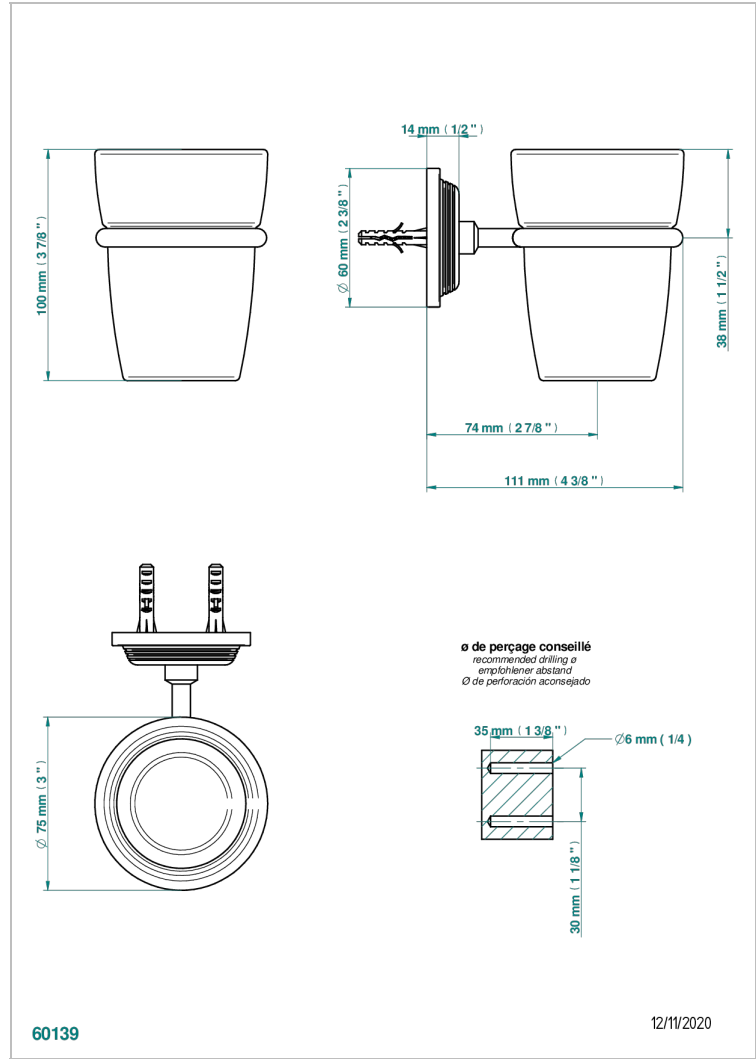

GRAND CENTRAL METAL WITH LEVER

U9L-536

壁挂式杯架，带杯子

THG[®]
PARIS

特色

- Grand central Metal with lever
- 壁挂式杯架，带杯子

可选饰面

Black ceram - D30
Blush PVD - H62
Graphite PVD - H64
Matt Umber PVD - H67
Matt blush PVD - H60
Matt graphite PVD - H65