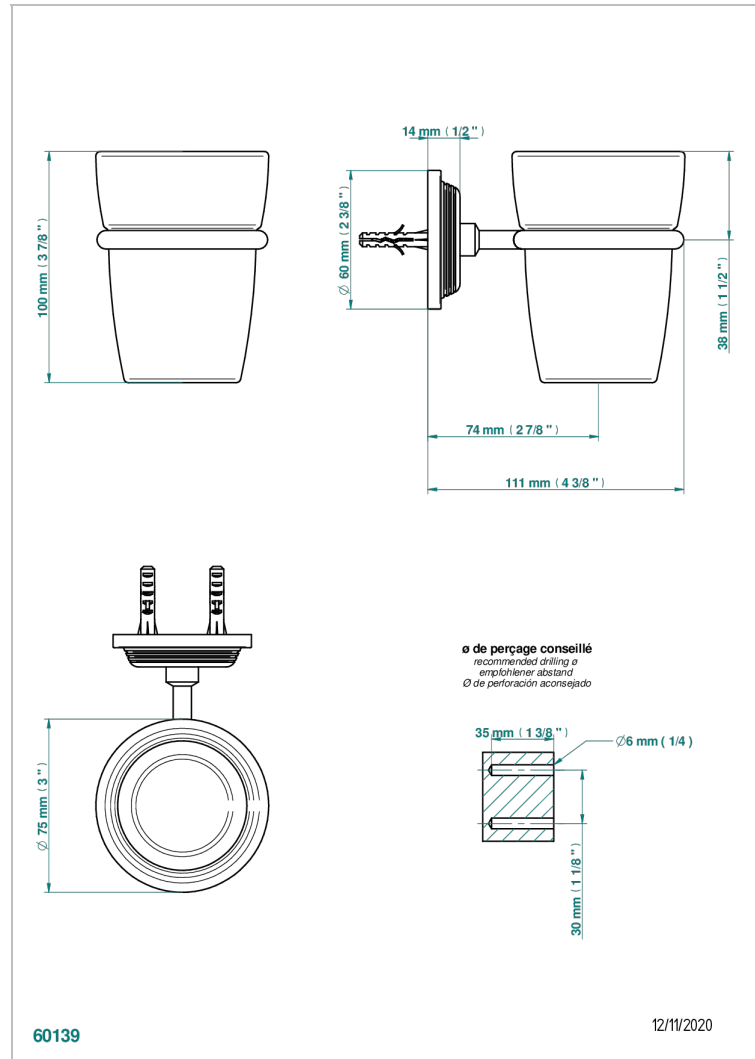

# GRAND CENTRAL METAL

U9K-536

Tumbler holder, wall mounted

THG<sup>®</sup>  
PARIS

60139

12/11/2020

## CHARACTERISTIC

- Grand central Metal
- Tumbler holder, wall mounted