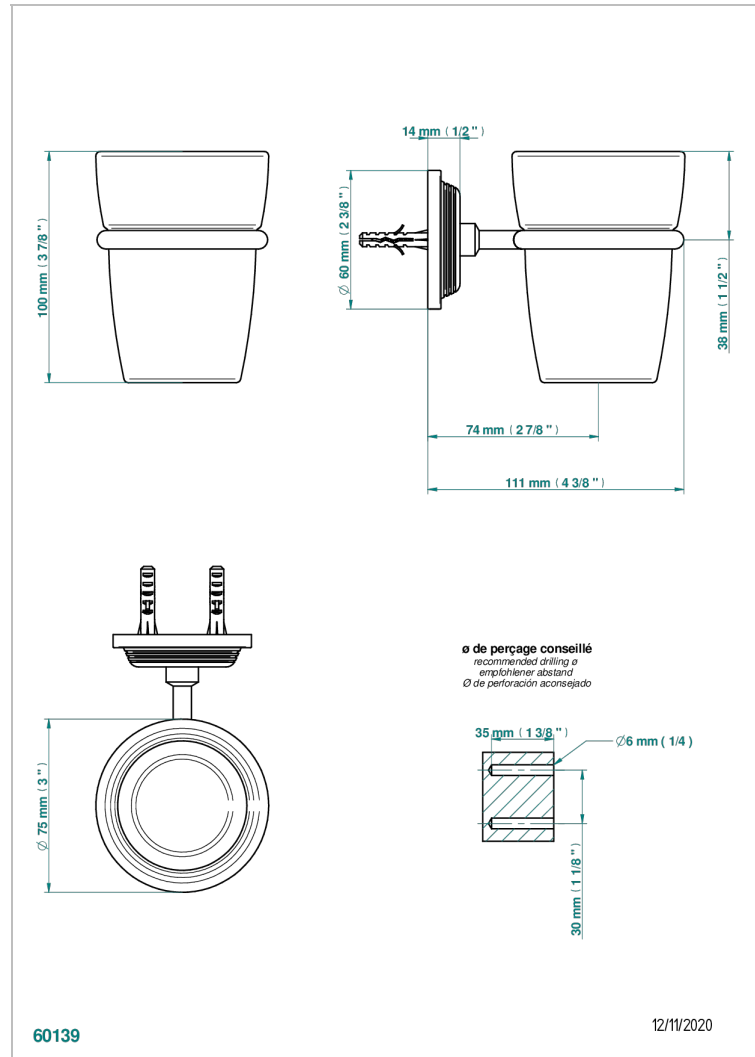

# GRAND CENTRAL METAL

U9K-536

Wall mounted glass tumbler and holder

THG<sup>®</sup>  
PARIS

## CHARACTERISTIC

- Grand central Metal
- Wall mounted glass tumbler and holder