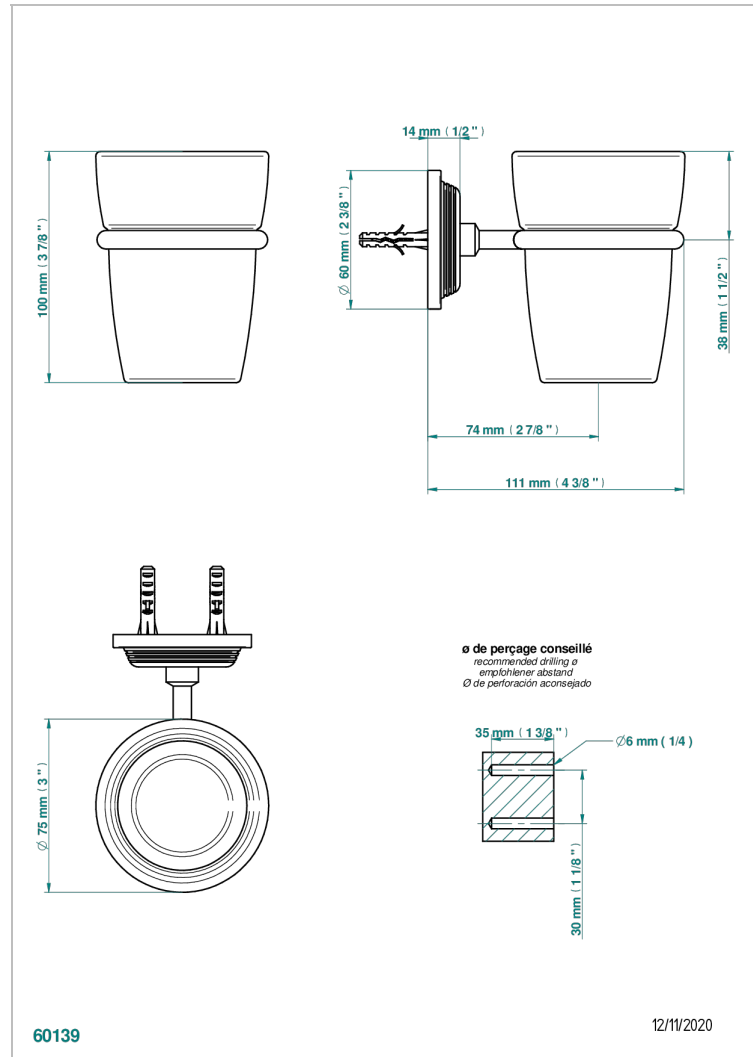

# GRAND CENTRAL METAL

U9K-536

Wall mounted glass tumbler and holder

## CHARACTERISTIC

- Grand central Metal
- Wall mounted glass tumbler and holder