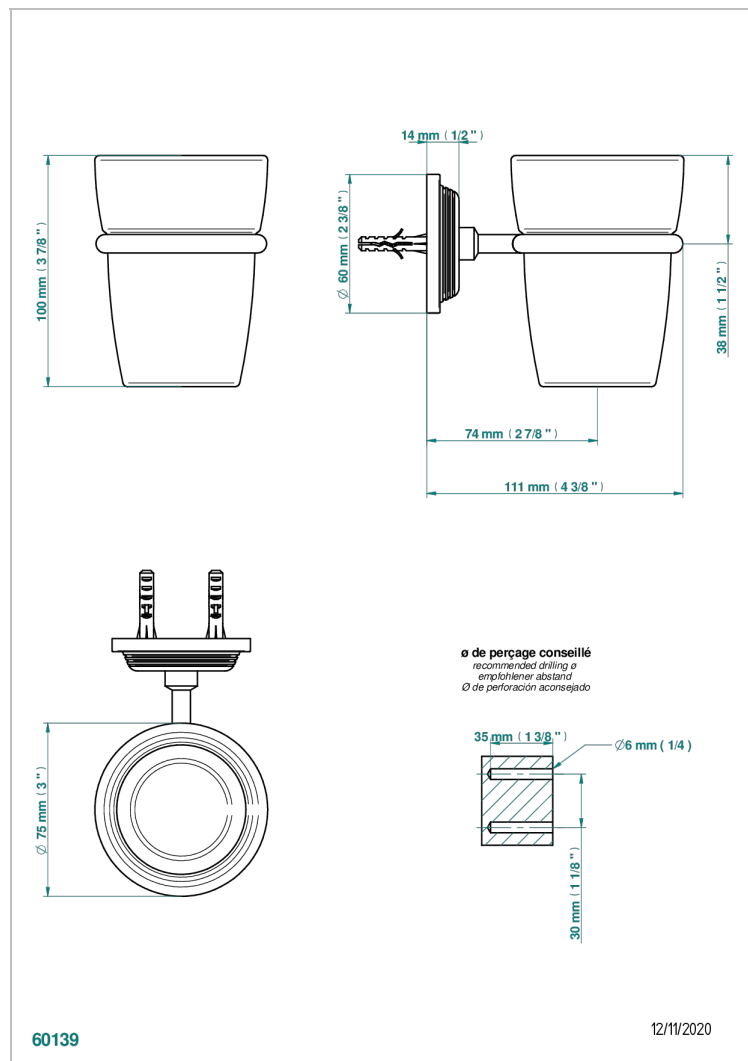

GRAND CENTRAL METAL

U9K-536

Wall mounted glass tumbler and holder

THG[®]
PARIS

CHARACTERISTIC

- Grand central Metal
- Wall mounted glass tumbler and holder

AVAILABLE FINITIONS

Antique nickel - H28
Black ceram - D30
Blush PVD - H62
Brass color PVD - H49
Brown bronze color PVD - F33
Gold color PVD - H52