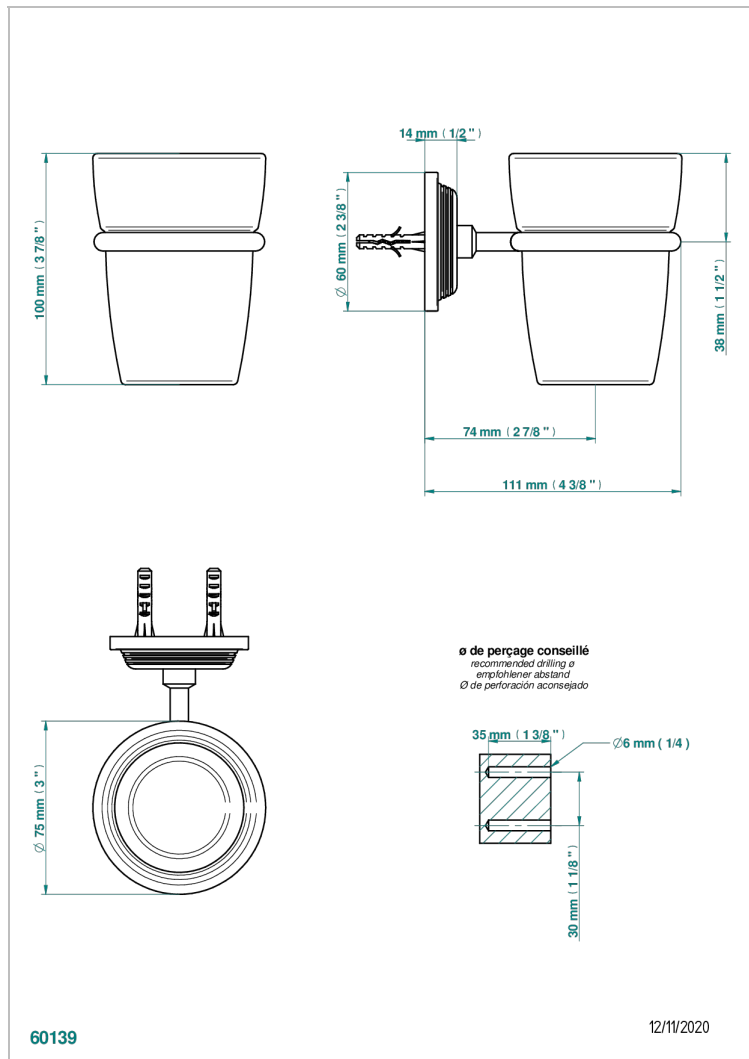

WEST COAST WHITE ONYX WITH LEVER HANDLES

U9H-536

Tumbler holder, wall mounted

CHARACTERISTIC

- West Coast White Onyx with lever handles
- Tumbler holder, wall mounted

AVAILABLE FINITIONS

Black ceram - D30
Blush PVD - H62
Brass color PVD - H49
Brown bronze color PVD - F33
Chrome polished - A02
Copper antique matt, coated - H07