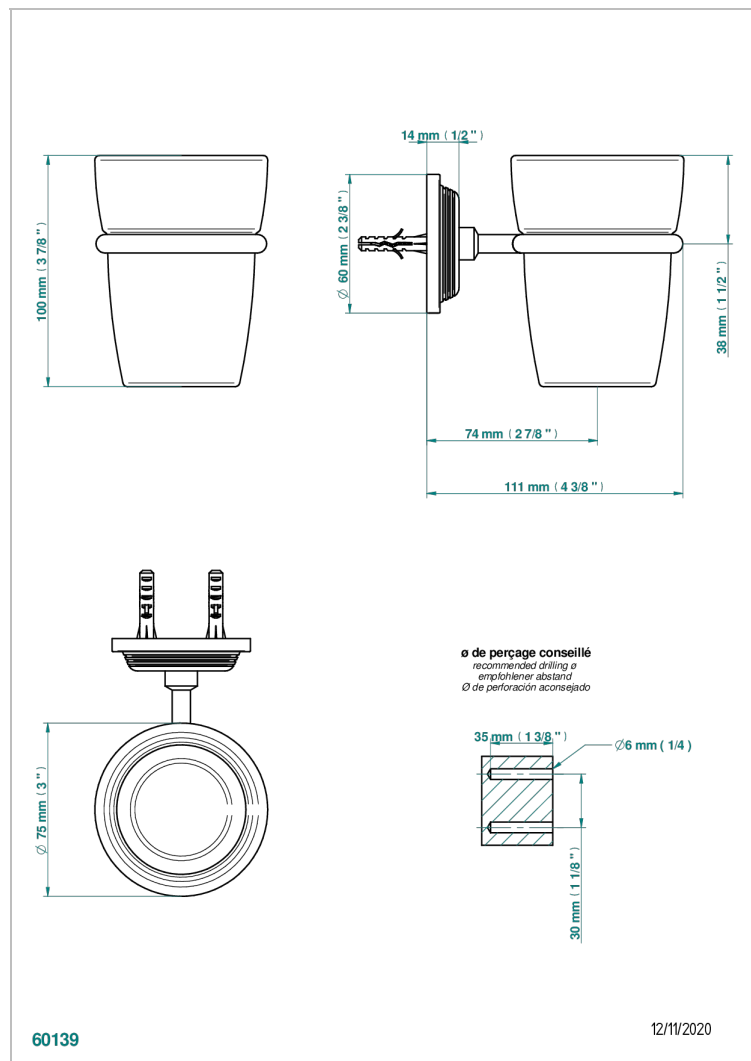

WEST COAST WHITE ONYX WITH LEVER HANDLES

U9H-536

Wall mounted glass tumbler and holder

CHARACTERISTIC

- West Coast White Onyx with lever handles
- Wall mounted glass tumbler and holder

AVAILABLE FINITIONS

Antique nickel - H28
Black ceram - D30
Blush PVD - H62
Brass color PVD - H49
Brown bronze color PVD - F33
Gold color PVD - H52