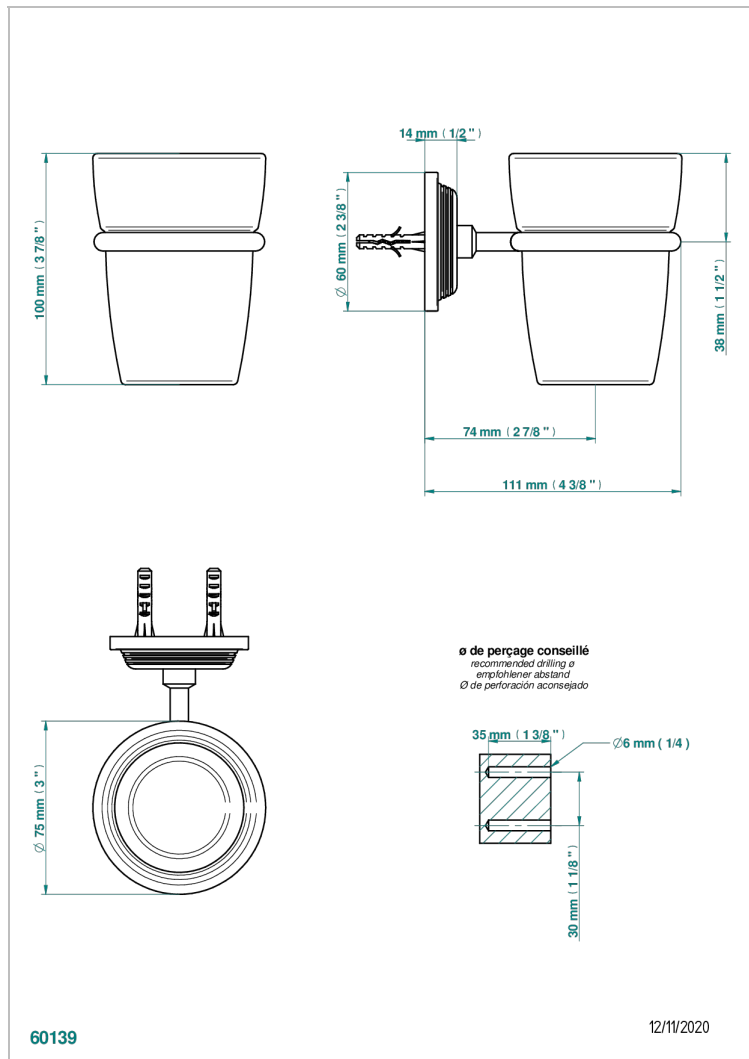

WEST COAST WHITE ONYX WITH LEVER HANDLES

U9H-536

Wall mounted glass tumbler and holder

CHARACTERISTIC

- West Coast White Onyx with lever handles
- Wall mounted glass tumbler and holder

AVAILABLE FINITIONS

Antique nickel - H28
Black ceram - D30
Blush PVD - H62
Brass color PVD - H49
Brown bronze color PVD - F33
Gold color PVD - H52