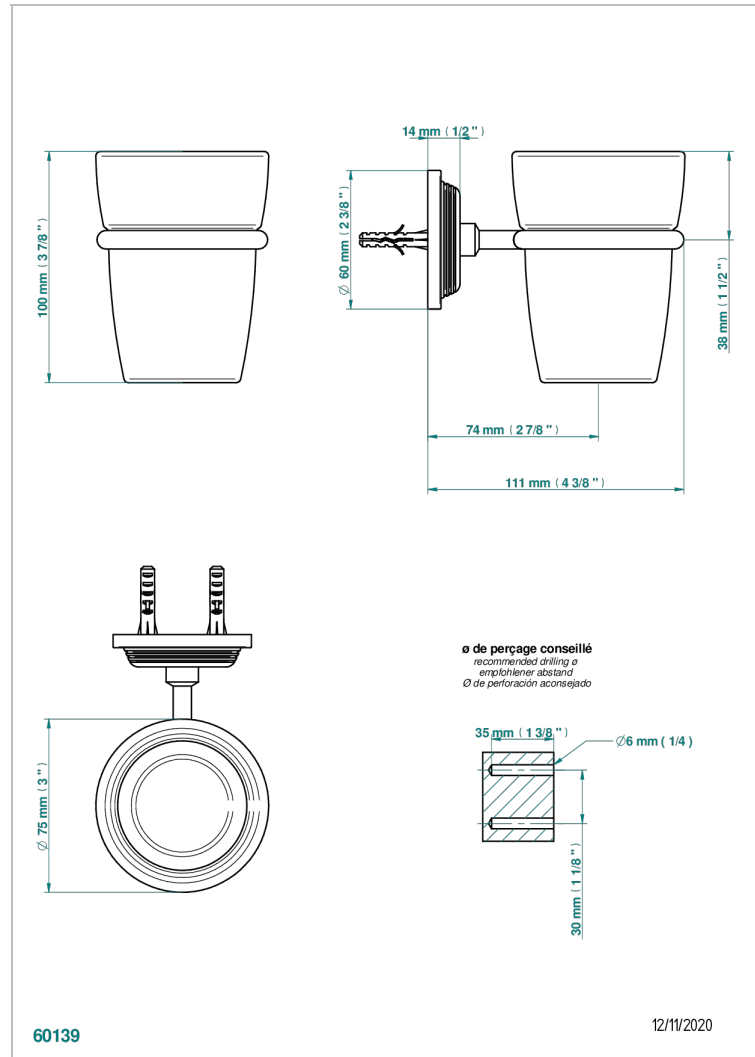

## CHARACTERISTIC

- West Coast Black Onyx with lever handles
- Tumbler holder, wall mounted