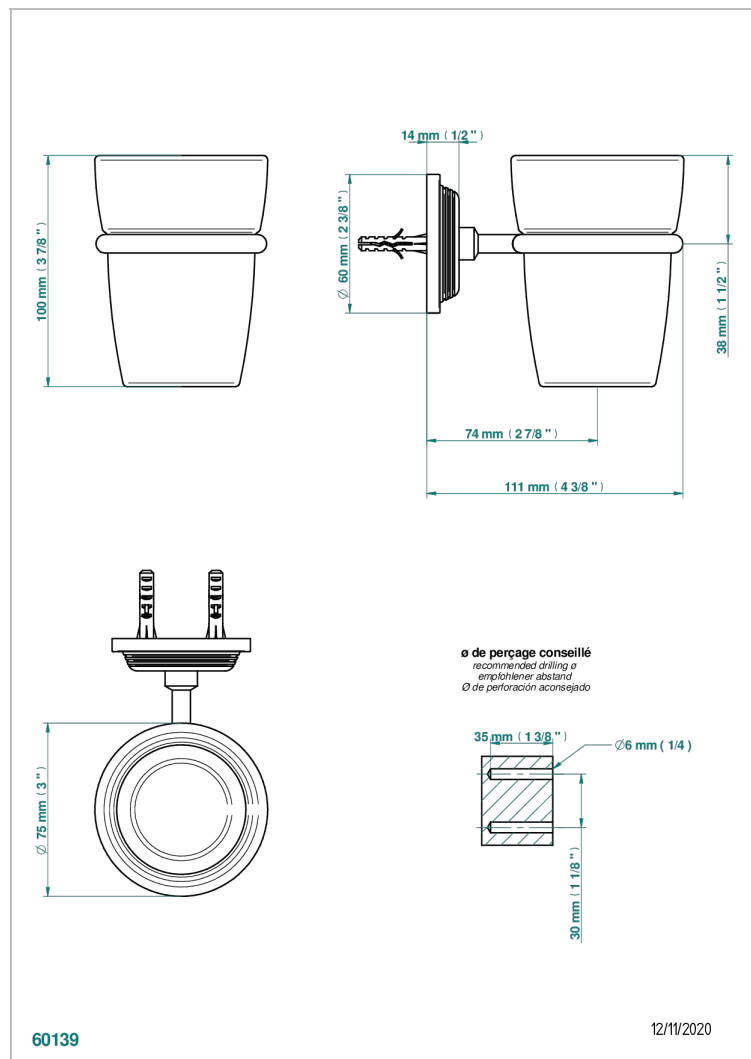

WEST COAST BLACK ONYX WITH LEVER

U9F-536

Wall mounted glass tumbler and holder

THG[®]
PARIS

CHARACTERISTIC

- West Coast Black Onyx with lever
- Wall mounted glass tumbler and holder

AVAILABLE FINITIONS

Antique nickel - H28
Black ceram - D30
Blush PVD - H62
Brass color PVD - H49
Brown bronze color PVD - F33
Gold color PVD - H52