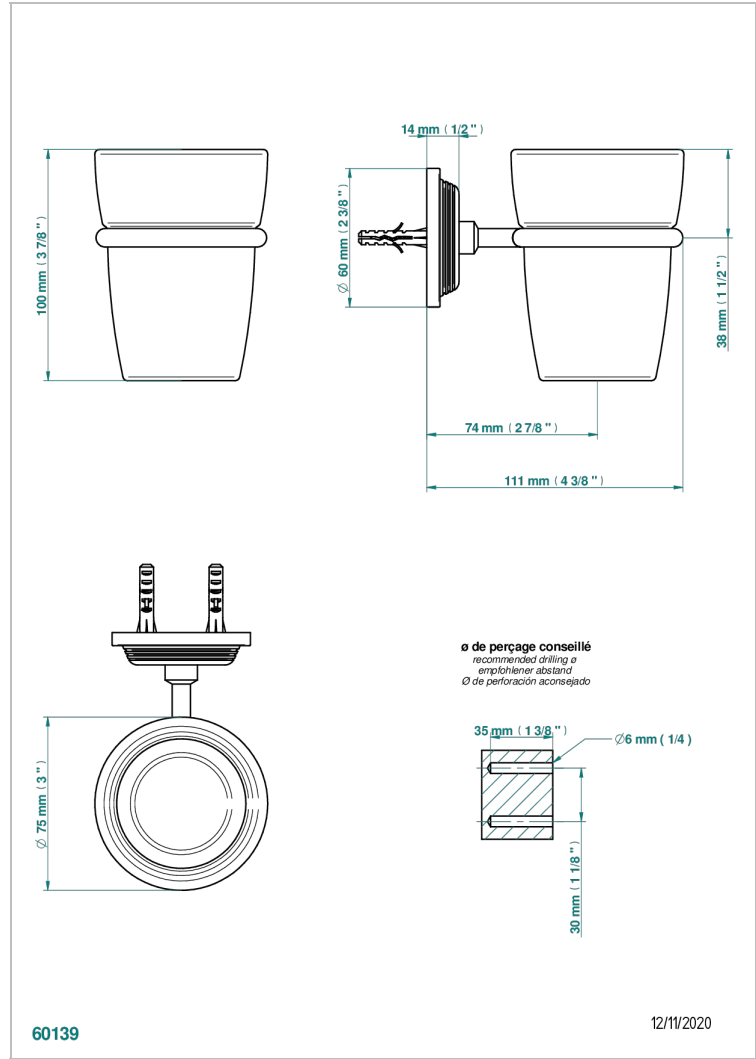

WEST COAST BLACK ONYX WITH LEVER

U9F-536

Wall mounted glass tumbler and holder

THG[®]
PARIS

CHARACTERISTIC

- West Coast Black Onyx with lever
- Wall mounted glass tumbler and holder

AVAILABLE FINITIONS

Antique nickel - H28
Black ceram - D30
Blush PVD - H62
Brass color PVD - H49
Brown bronze color PVD - F33
Gold color PVD - H52