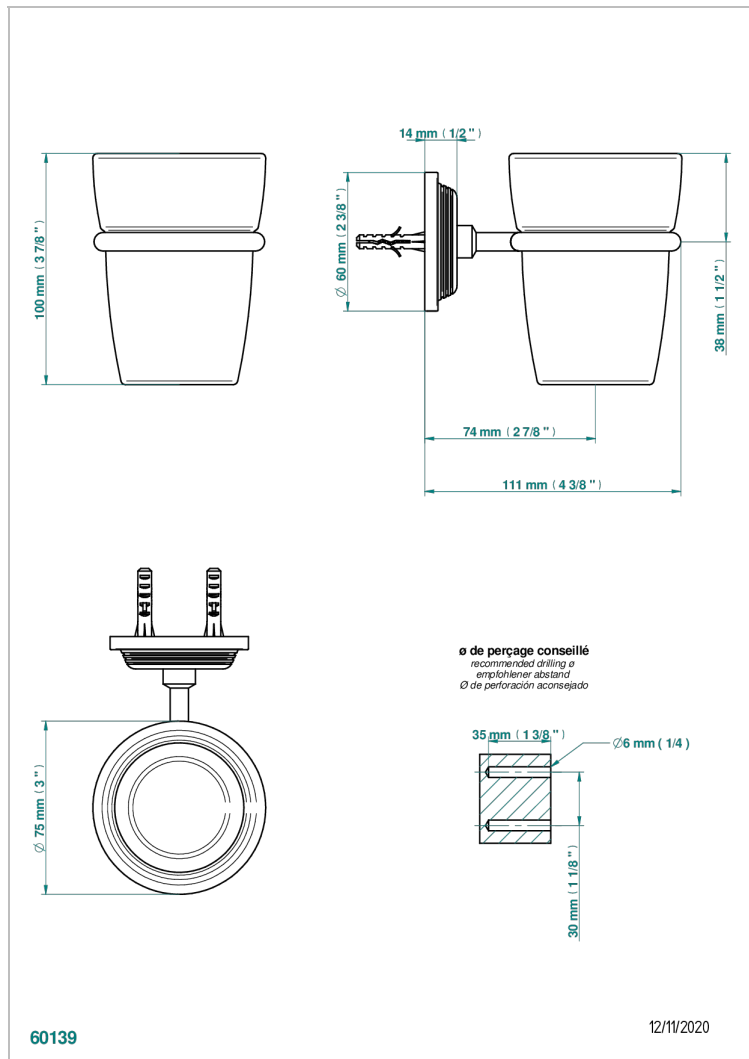

WEST COAST BLACK ONYX

U9E-536

Wall mounted glass tumbler and holder

THG[®]
PARIS

CHARACTERISTIC

- West Coast Black Onyx
- Wall mounted glass tumbler and holder

AVAILABLE FINITIONS

Antique nickel - H28
Black ceram - D30
Blush PVD - H62
Brass color PVD - H49
Brown bronze color PVD - F33
Gold color PVD - H52