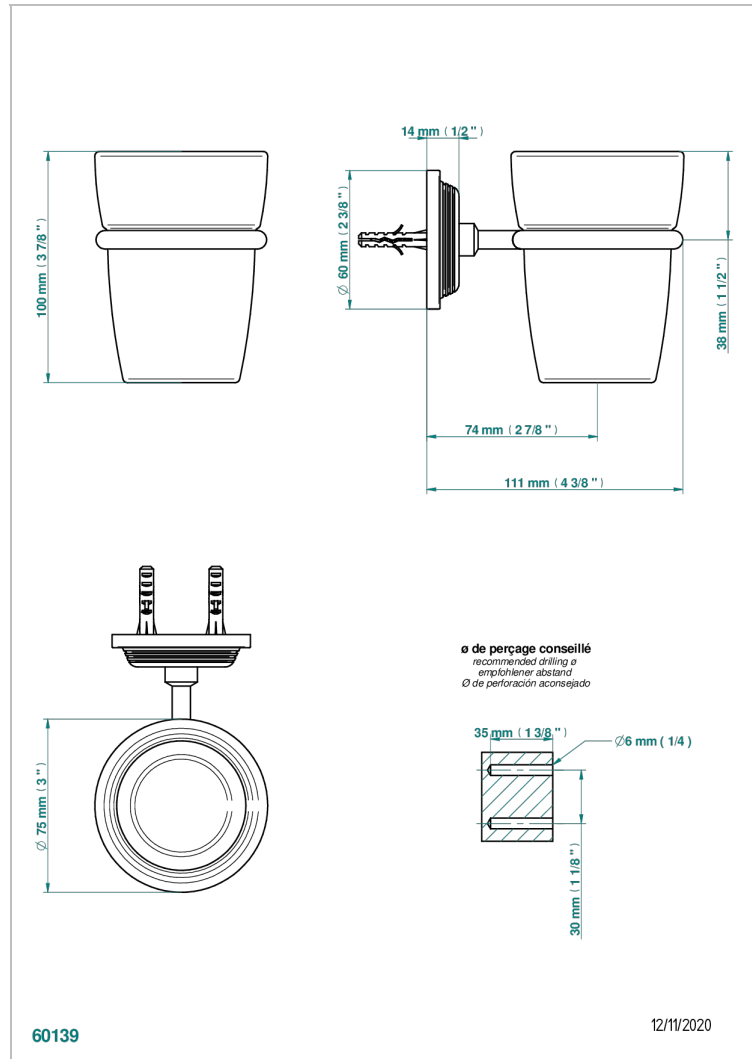

# WEST COAST WITH GUILLOCHE DECOR WITH LEVER

U9D-536

Portavaso mural con vaso de cristal

THG<sup>®</sup>  
PARIS

## CARACTERÍSTICAS

- West coast with Guilloché decor with lever
- Portavaso mural con vaso de cristal