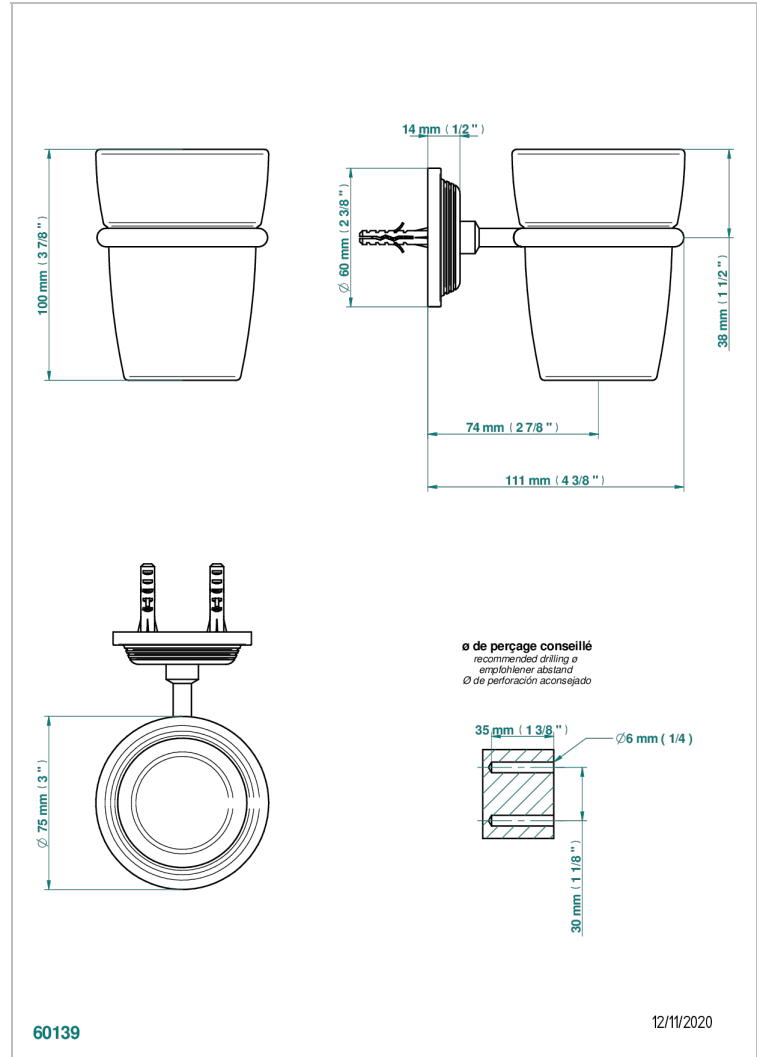

# WEST COAST WITH GUILLOCHE DECOR WITH LEVER HANDLES

U9D-536

Tumbler holder, wall mounted

## CHARACTERISTIC

- West coast with Guilloché decor with lever handles
- Tumbler holder, wall mounted