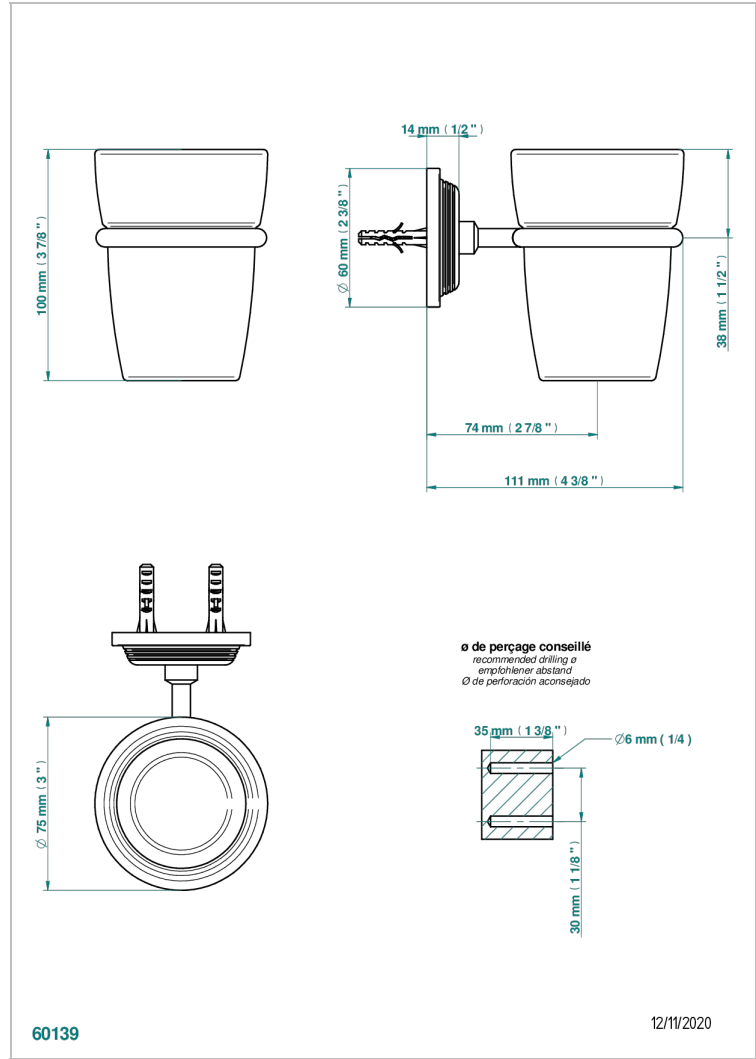

# WEST COAST WITH GUILLOCHE DECOR WITH LEVER

U9D-536

Wall mounted glass tumbler and holder

## CHARACTERISTIC

- West coast with Guilloché decor with lever
- Wall mounted glass tumbler and holder