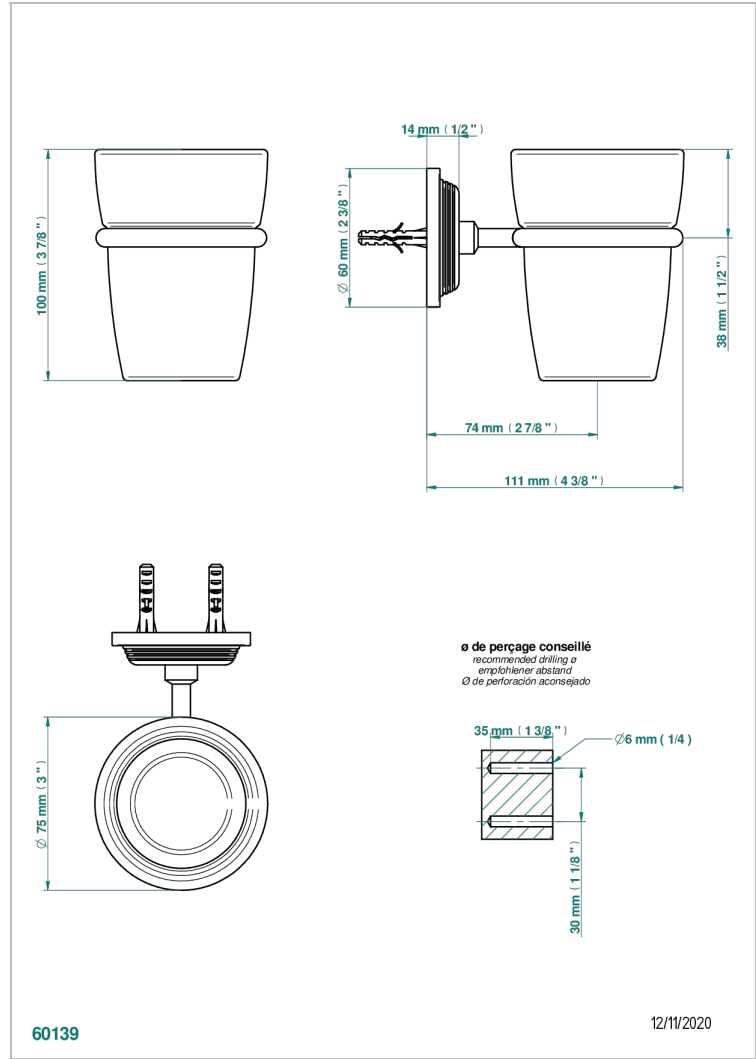

WEST COAST WITH GUILLOCHE DECOR WITH LEVER

U9D-536

Wall mounted glass tumbler and holder

CHARACTERISTIC

- West coast with Guilloché decor with lever
- Wall mounted glass tumbler and holder

AVAILABLE FINITIONS