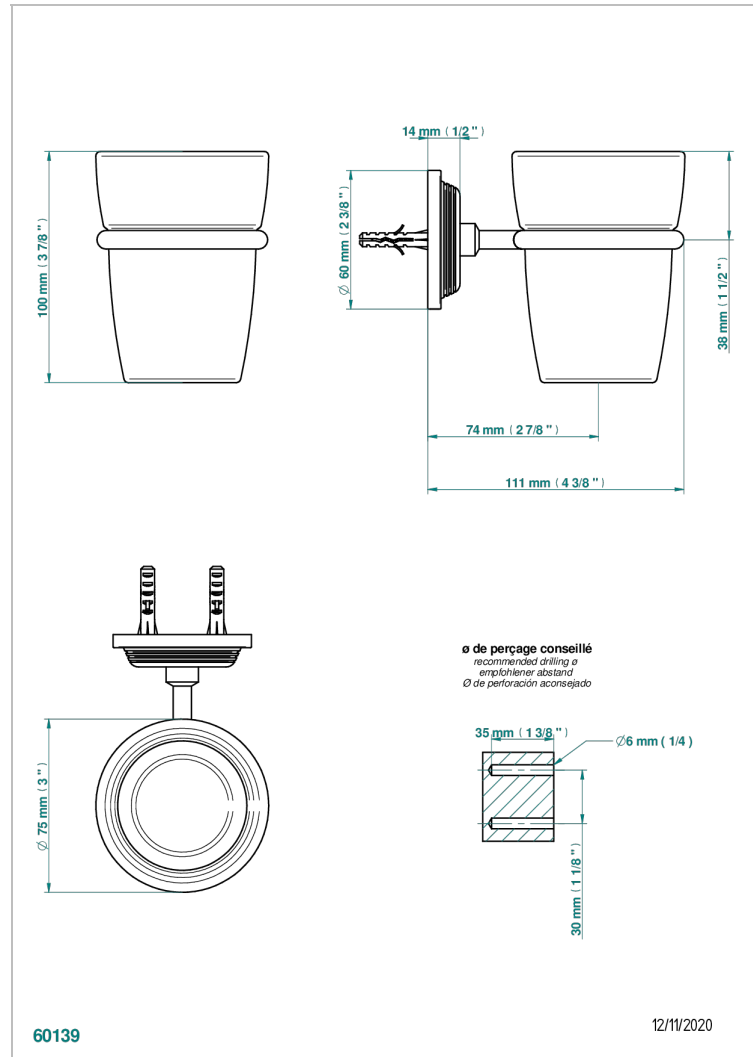

WEST COAST WITH GUILLOCHE DECOR

U9C-536

Tumbler holder, wall mounted

THG[®]
PARIS

CHARACTERISTIC

- West coast with Guilloché decor
- Tumbler holder, wall mounted

AVAILABLE FINITIONS

Black ceram - D30
Blush PVD - H62
Brass color PVD - H49
Brown bronze color PVD - F33
Chrome polished - A02
Copper antique matt, coated - H07