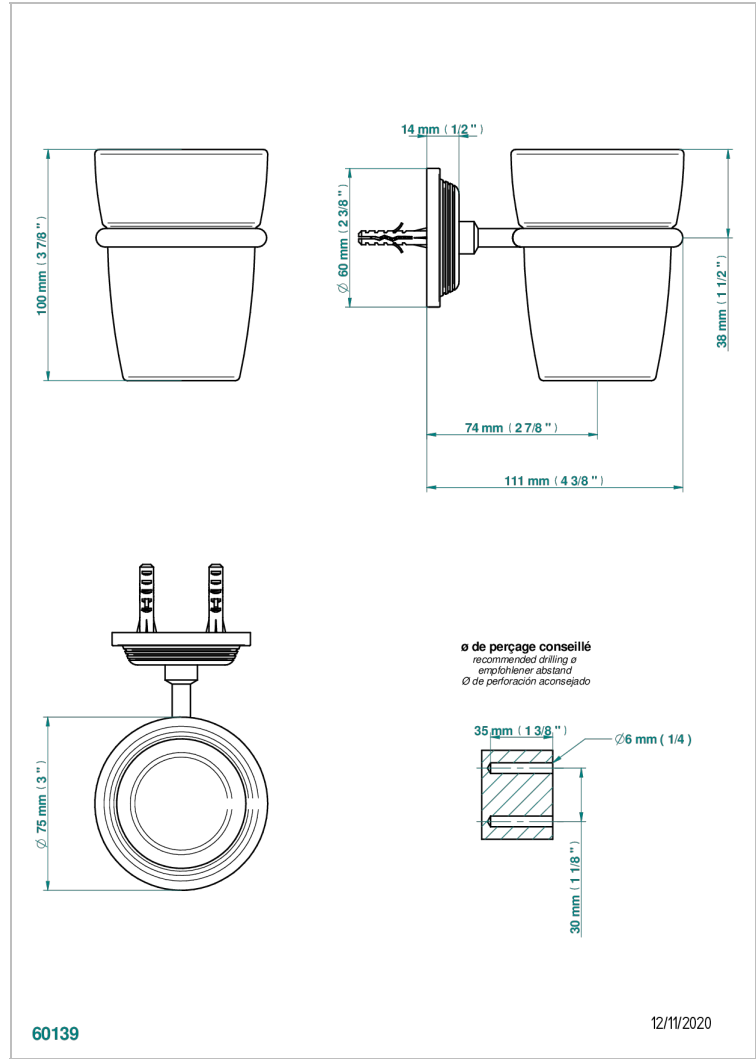

WEST COAST WITH GUILLOCHE DECOR

U9C-536

Wall mounted glass tumbler and holder

CHARACTERISTIC

- West coast with Guilloché decor
- Wall mounted glass tumbler and holder

AVAILABLE FINITIONS

Antique nickel - H28
Black ceram - D30
Blush PVD - H62
Brass color PVD - H49
Brown bronze color PVD - F33
Gold color PVD - H52