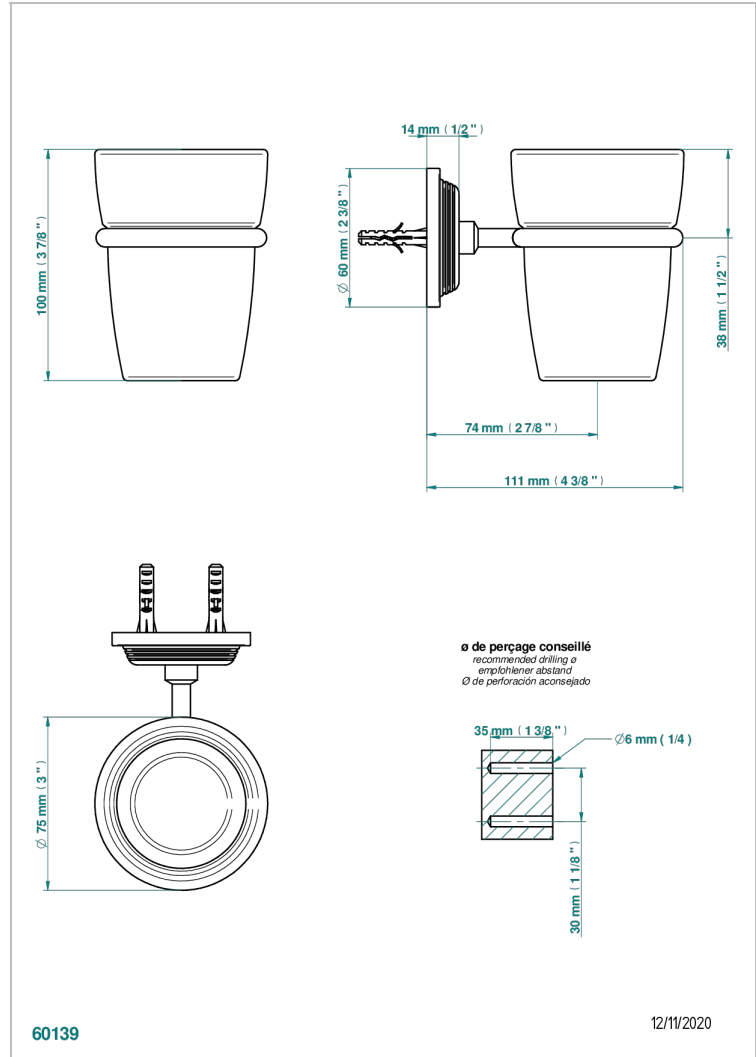

WEST COAST WITH GUILLOCHE DECOR

U9C-536

Wall mounted glass tumbler and holder

CHARACTERISTIC

- West coast with Guilloché decor
- Wall mounted glass tumbler and holder

AVAILABLE FINITIONS

Antique nickel - H28
Black ceram - D30
Blush PVD - H62
Brass color PVD - H49
Brown bronze color PVD - F33
Gold color PVD - H52