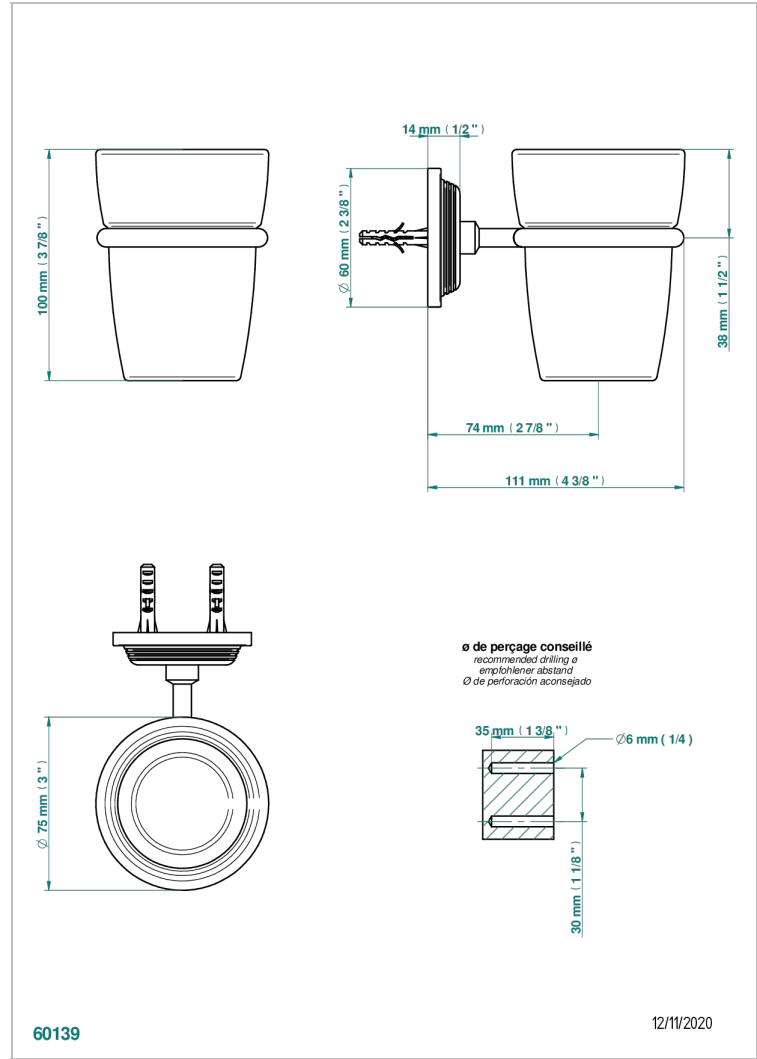

WEST COAST METAL WITH LEVER HANDLES

U9B-536

Tumbler holder, wall mounted

CHARACTERISTIC

- West Coast Metal with lever handles
- Tumbler holder, wall mounted

AVAILABLE FINITIONS

Black ceram - D30
Blush PVD - H62
Brass color PVD - H49
Brown bronze color PVD - F33
Chrome polished - A02
Copper antique matt, coated - H07