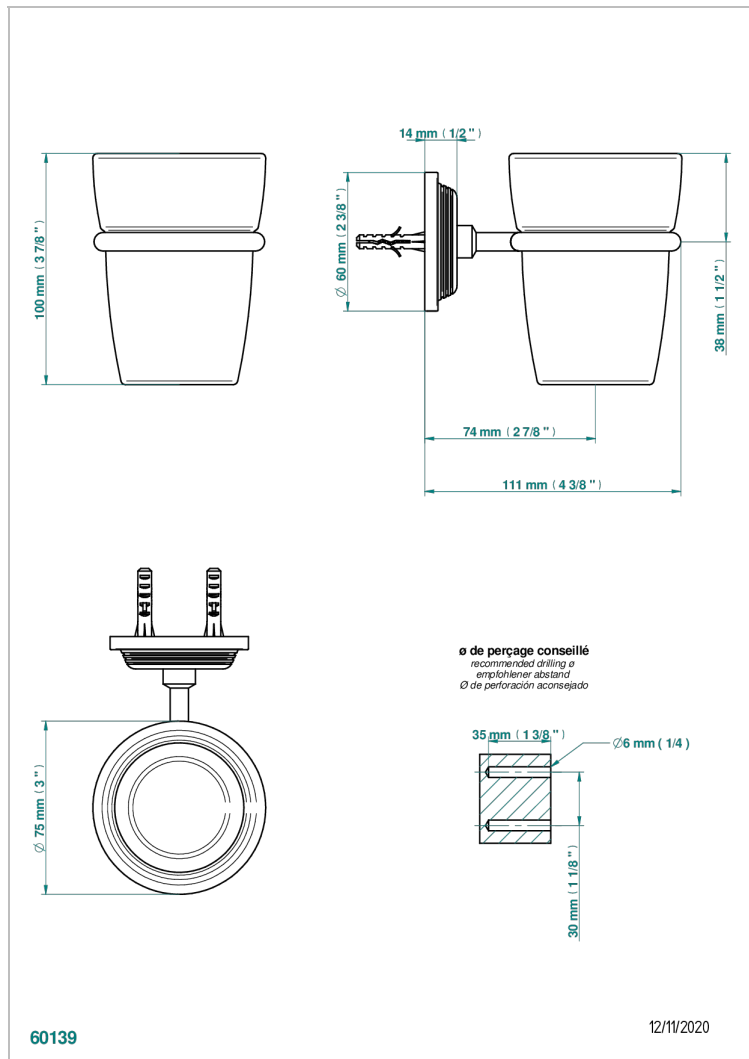

WEST COAST METAL WITH LEVER

U9B-536

Wall mounted glass tumbler and holder

CHARACTERISTIC

- West Coast Metal with lever
- Wall mounted glass tumbler and holder

AVAILABLE FINITIONS

Antique nickel - H28
Black ceram - D30
Blush PVD - H62
Brass color PVD - H49
Brown bronze color PVD - F33
Gold color PVD - H52