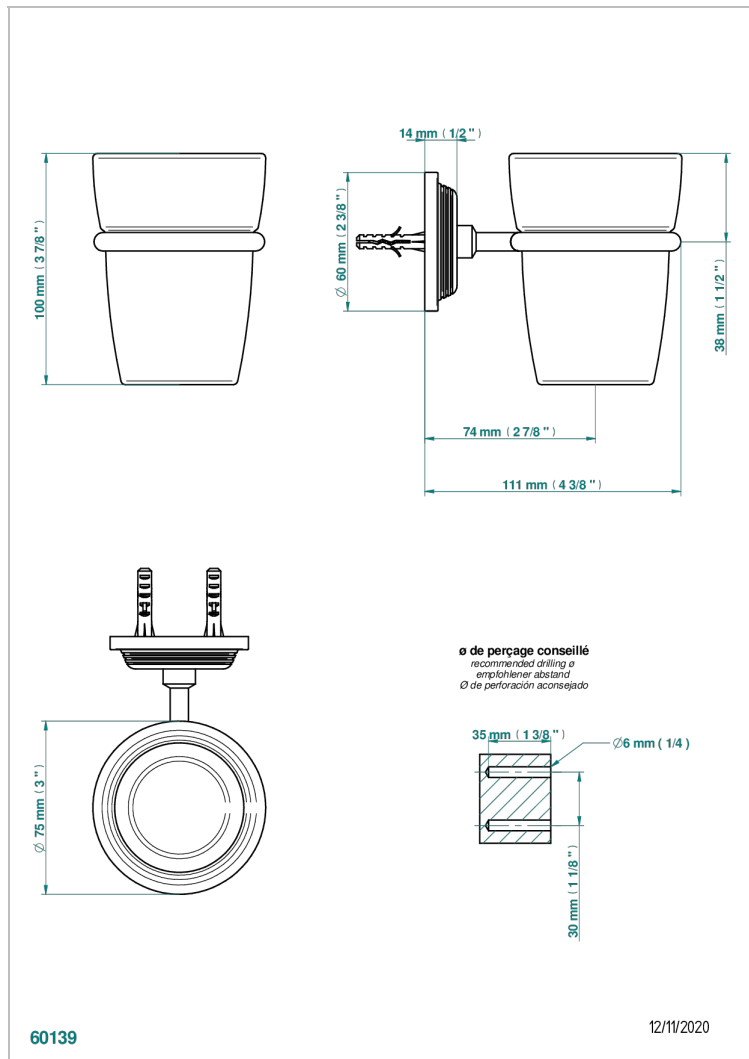

# WEST COAST METAL WITH LEVER

U9B-536

Wall mounted glass tumbler and holder

## CHARACTERISTIC

- West Coast Metal with lever
- Wall mounted glass tumbler and holder