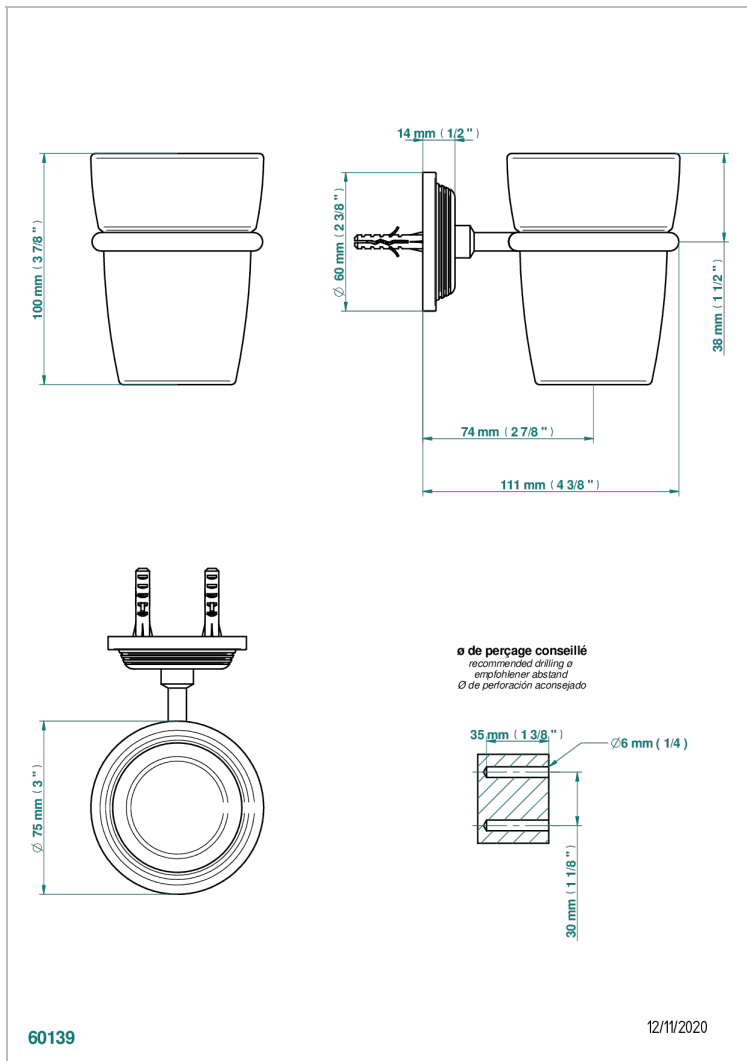

WEST COAST METAL WITH LEVER

U9B-536

Wall mounted glass tumbler and holder

CHARACTERISTIC

- West Coast Metal with lever
- Wall mounted glass tumbler and holder

AVAILABLE FINITIONS

Antique nickel - H28
Black ceram - D30
Blush PVD - H62
Brass color PVD - H49
Brown bronze color PVD - F33
Gold color PVD - H52