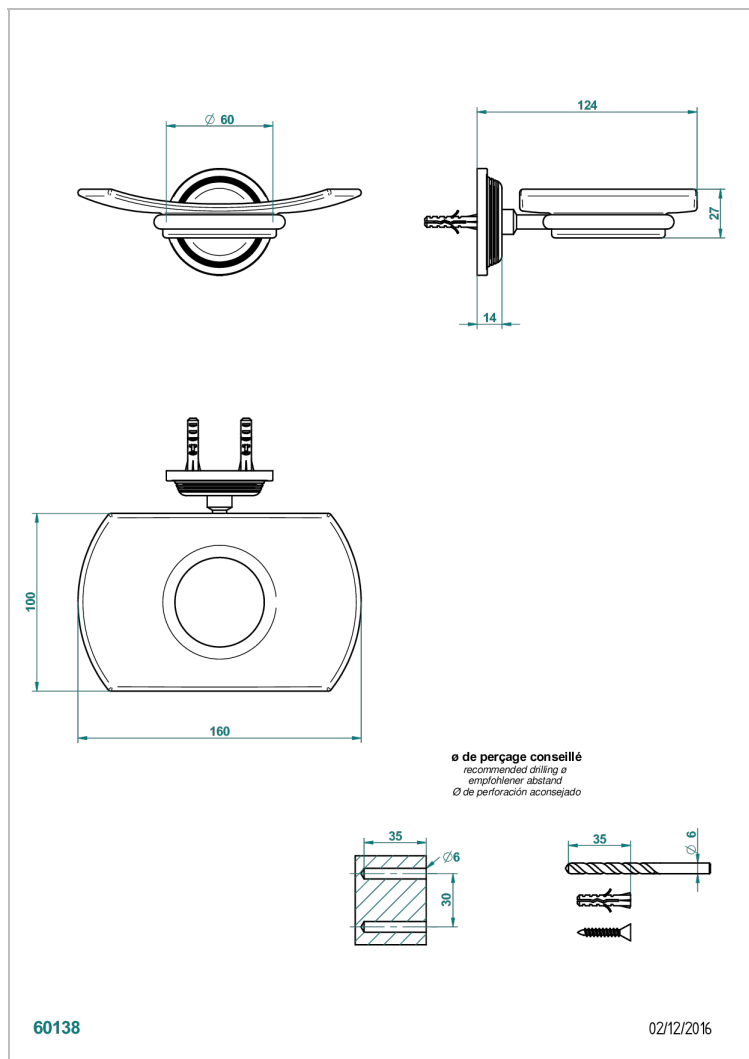

# GRAND CENTRAL WHITE ONYX WITH LEVER HANDLES

THG<sup>®</sup>  
PARIS

U9S-500

Jabonera mural

## CARACTERÍSTICAS

- Grand central White Onyx with lever handles
- Jabonera mural