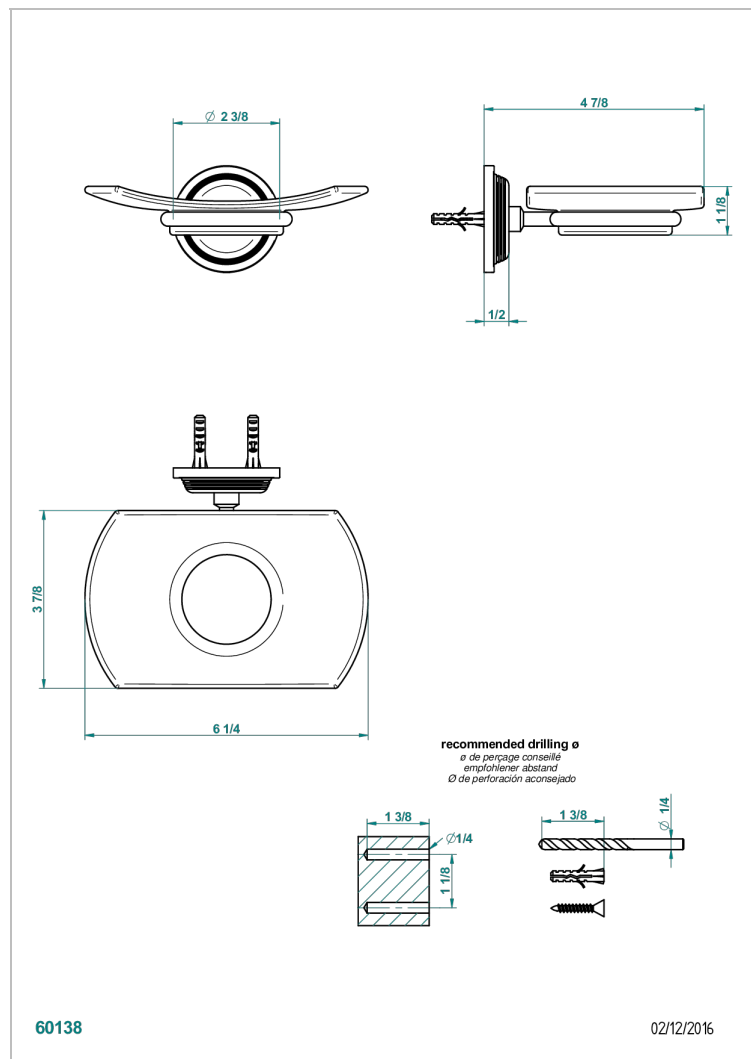

# GRAND CENTRAL WHITE ONYX WITH LEVER HANDLES

THG<sup>®</sup>  
PARIS

U9S-500

Jabonera mural

## CARACTERÍSTICAS

- Grand central White Onyx with lever handles
- Jabonera mural