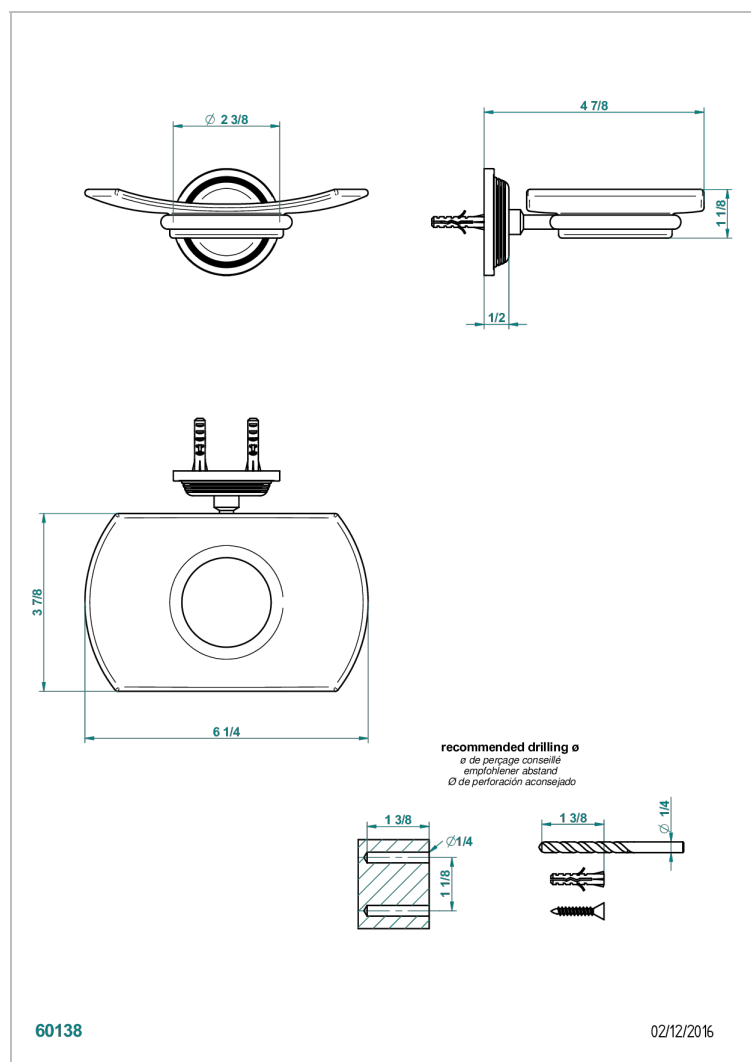

GRAND CENTRAL WHITE ONYX WITH LEVER HANDLES

U9S-500

Wall mounted glass soap dish

CHARACTERISTIC

- Grand central White Onyx with lever handles
- Wall mounted glass soap dish

AVAILABLE FINITIONS

Antique nickel - H28
Black ceram - D30
Blush PVD - H62
Brass color PVD - H49
Brown bronze color PVD - F33
Gold color PVD - H52