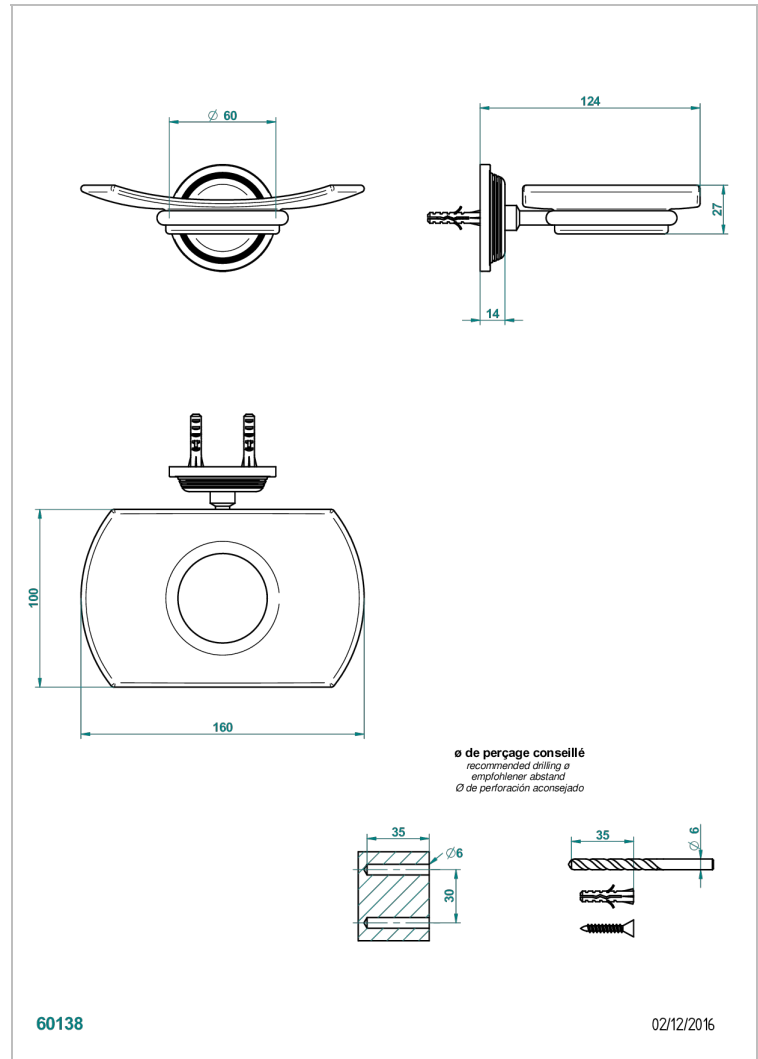

# GRAND CENTRAL WHITE ONYX WITH LEVER HANDLES

THG<sup>®</sup>  
PARIS

U9S-500

Jabonera mural

## CARACTERÍSTICAS

- Grand central White Onyx with lever handles
- Jabonera mural