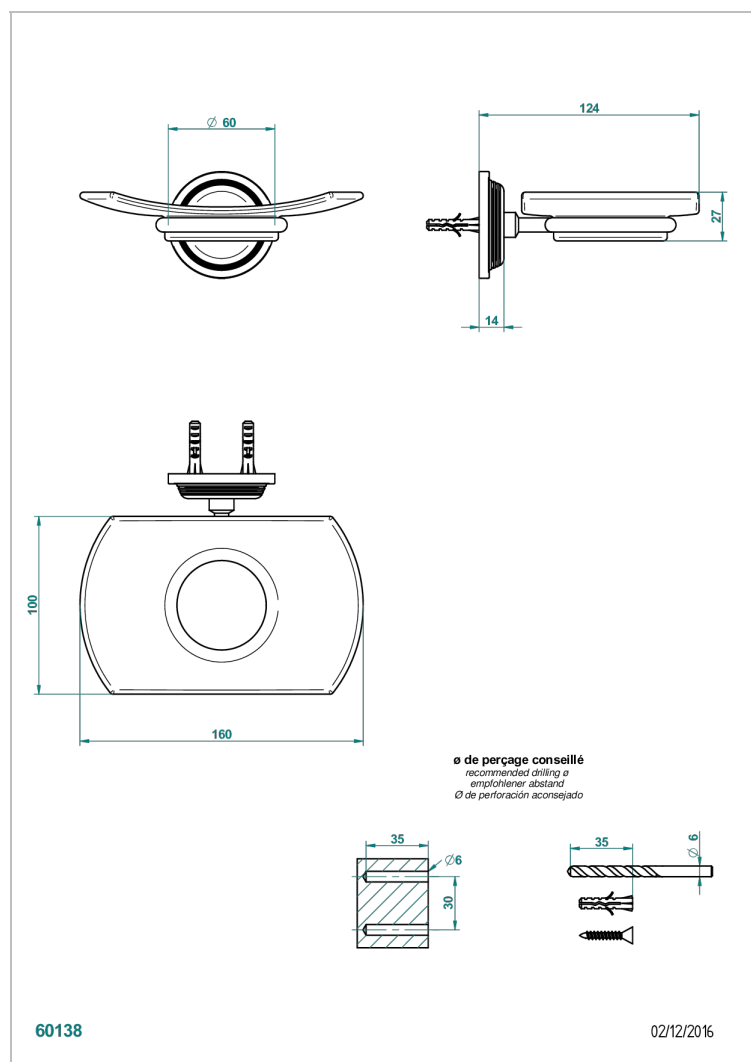

GRAND CENTRAL WHITE ONYX WITH LEVER HANDLES

U9S-500

Wall mounted glass soap dish

CHARACTERISTIC

- Grand central White Onyx with lever handles
- Wall mounted glass soap dish

AVAILABLE FINITIONS

Antique nickel - H28
Black ceram - D30
Blush PVD - H62
Brass color PVD - H49
Brown bronze color PVD - F33
Gold color PVD - H52