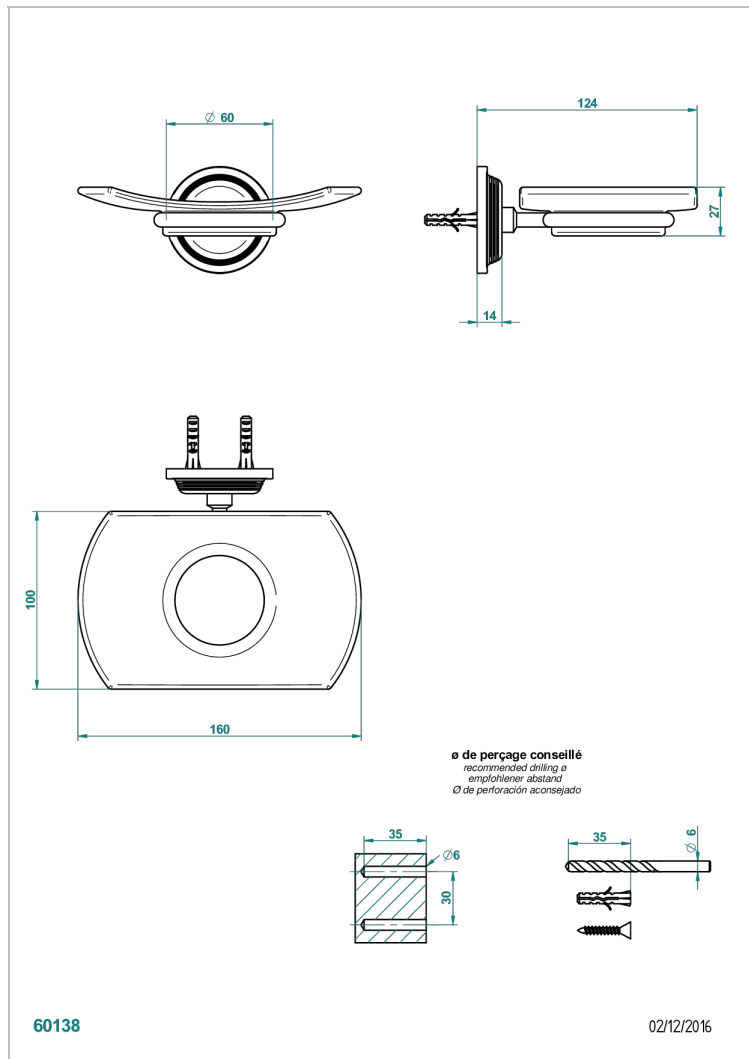

GRAND CENTRAL WHITE ONYX WITH LEVER HANDLES

U9S-500

壁挂式肥皂架，带玻璃肥皂碟

特色

- Grand central White Onyx with lever handles
- 壁挂式肥皂架，带玻璃肥皂碟

可选饰面

Black ceram - D30
Blush PVD - H62
Graphite PVD - H64
Matt Umber PVD - H67
Matt blush PVD - H60
Matt graphite PVD - H65