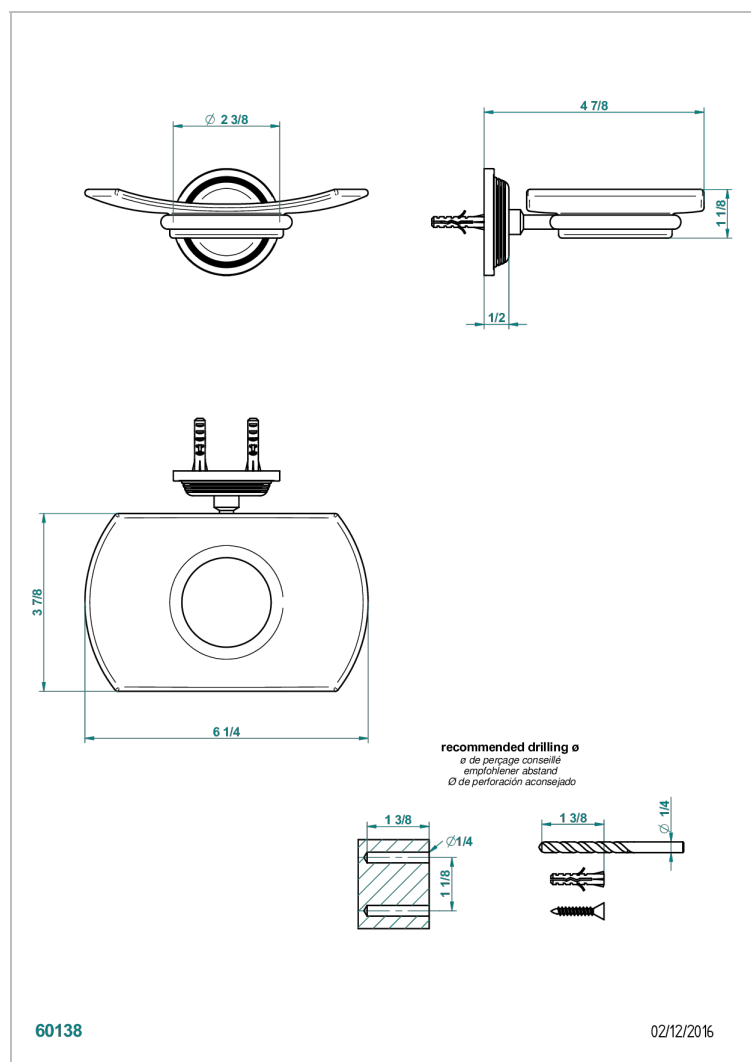

GRAND CENTRAL WHITE ONYX WITH LEVER HANDLES

U9S-500

Wall mounted glass soap dish

CHARACTERISTIC

- Grand central White Onyx with lever handles
- Wall mounted glass soap dish

AVAILABLE FINITIONS

Antique nickel - H28
 Black ceram - D30
 Blush PVD - H62
 Brass color PVD - H49
 Brown bronze color PVD - F33
 Gold color PVD - H52