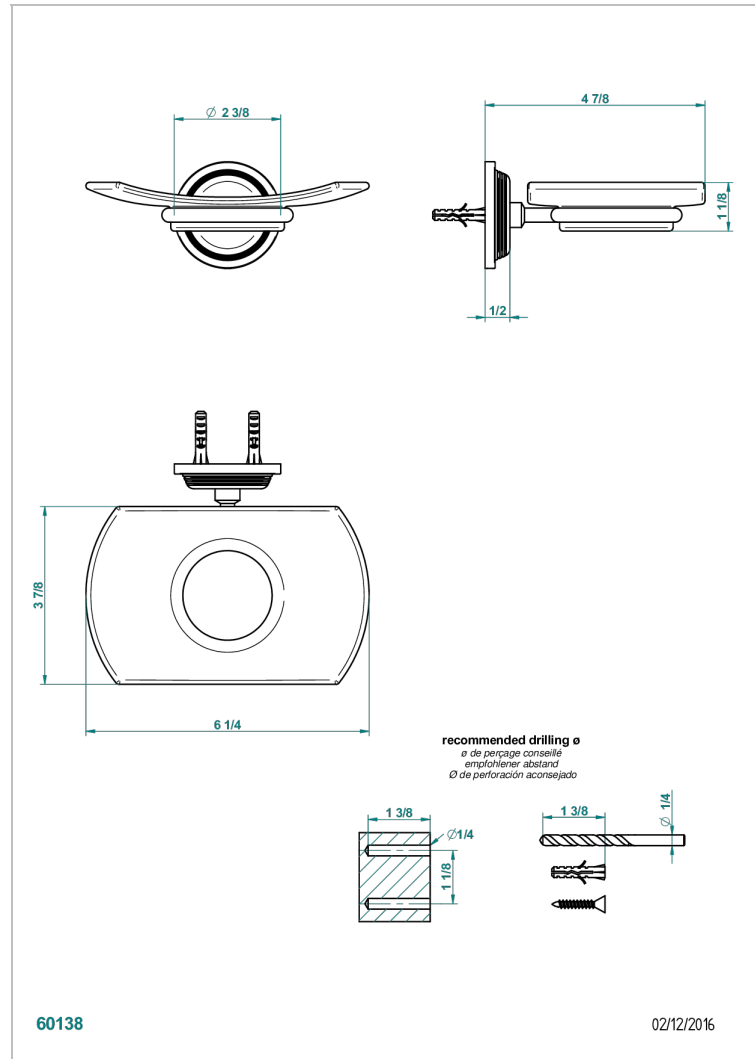

GRAND CENTRAL WHITE ONYX

U9R-500

Glass soap dish, wall mounted

THG[®]
PARIS

CHARACTERISTIC

- Grand central White Onyx
- Glass soap dish, wall mounted

AVAILABLE FINITIONS

Black ceram - D30
Blush PVD - H62
Brass color PVD - H49
Brown bronze color PVD - F33
Chrome polished - A02
Copper antique matt, coated - H07