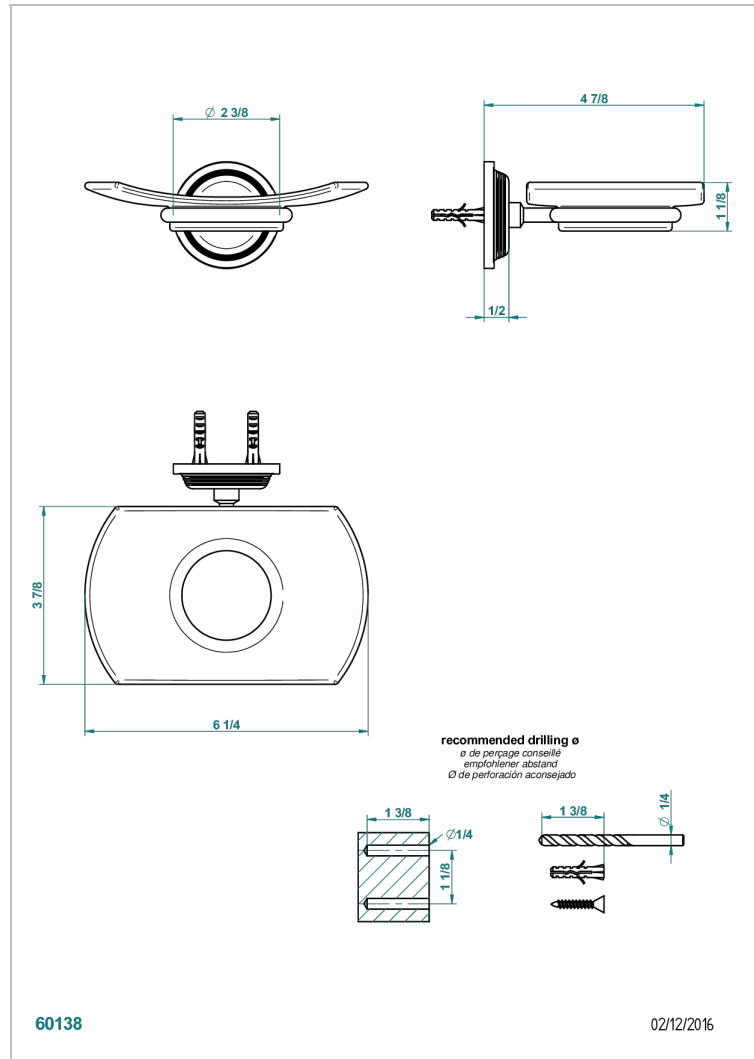

GRAND CENTRAL WHITE ONYX

U9R-500

Wall mounted glass soap dish

THG[®]
PARIS

CHARACTERISTIC

- Grand central White Onyx
- Wall mounted glass soap dish

AVAILABLE FINITIONS

Antique nickel - H28
Black ceram - D30
Blush PVD - H62
Brass color PVD - H49
Brown bronze color PVD - F33
Gold color PVD - H52