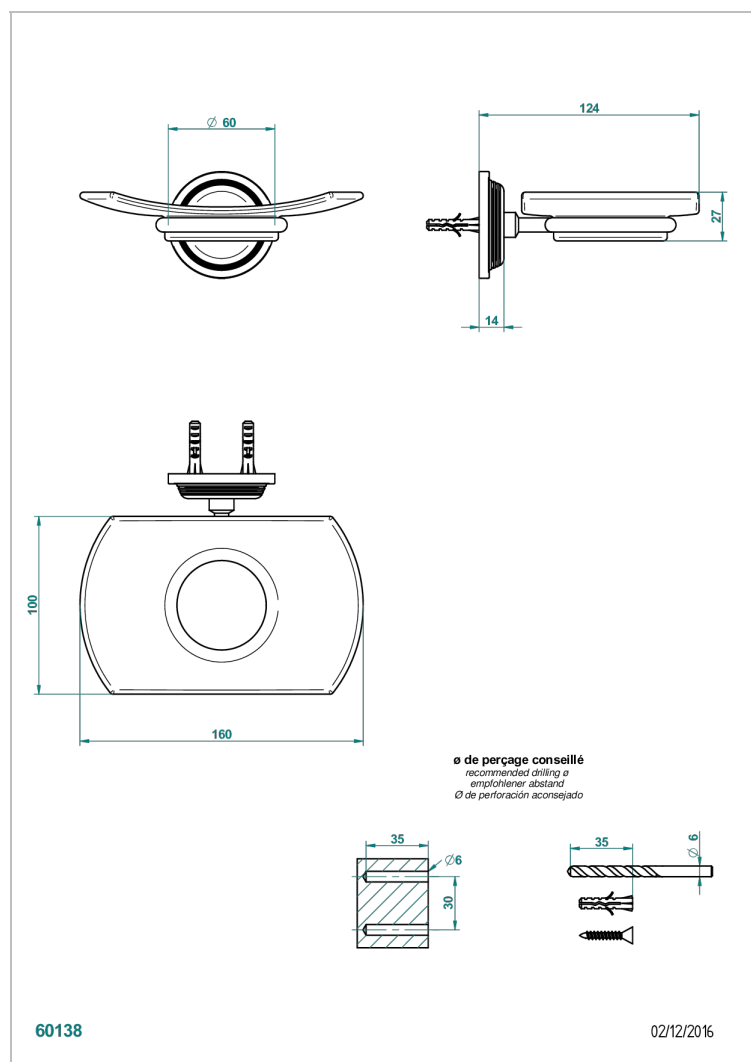

GRAND CENTRAL WHITE ONYX

U9R-500

Wall mounted glass soap dish

THG[®]
PARIS

CHARACTERISTIC

- Grand central White Onyx
- Wall mounted glass soap dish

AVAILABLE FINITIONS

Antique nickel - H28
Black ceram - D30
Blush PVD - H62
Brass color PVD - H49
Brown bronze color PVD - F33
Gold color PVD - H52