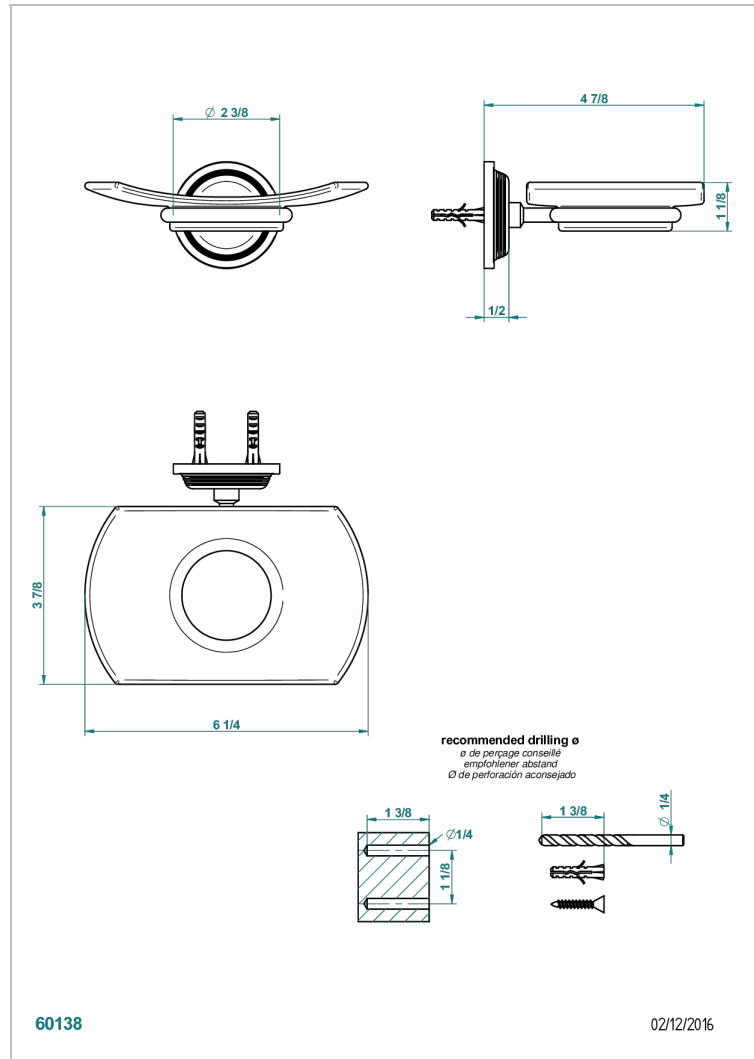

# GRAND CENTRAL WHITE ONYX

U9R-500

Wall mounted glass soap dish

THG<sup>®</sup>  
PARIS

## CHARACTERISTIC

- Grand central White Onyx
- Wall mounted glass soap dish