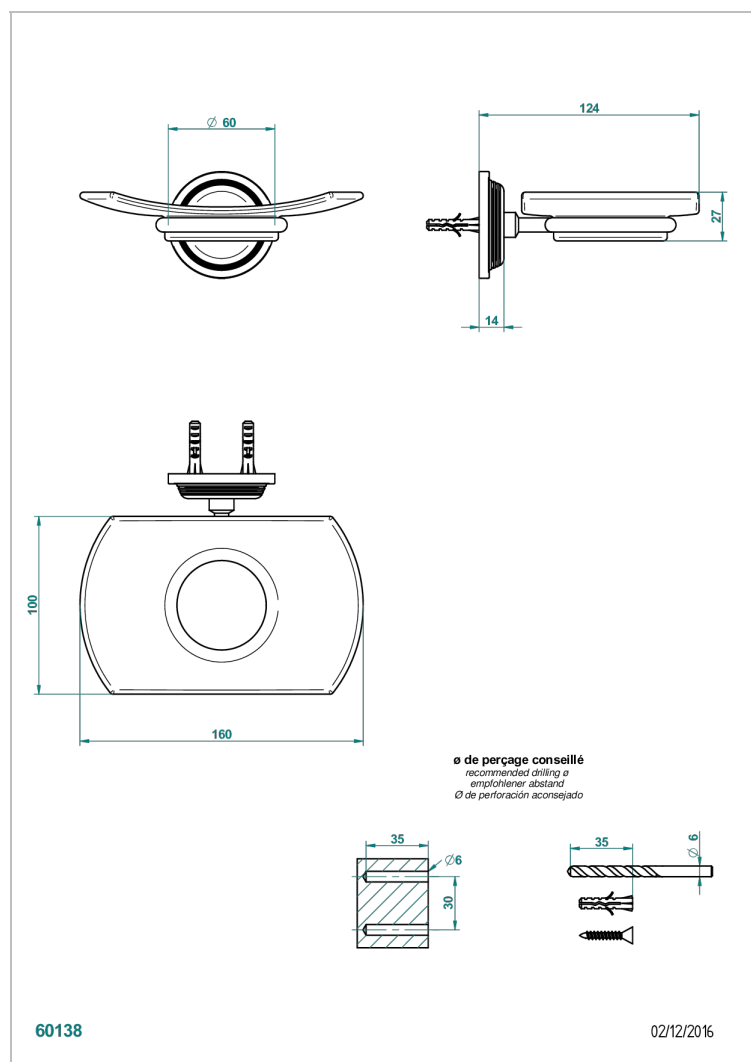

# GRAND CENTRAL WHITE ONYX

U9R-500

Wall mounted glass soap dish

THG<sup>®</sup>  
PARIS

## CHARACTERISTIC

- Grand central White Onyx
- Wall mounted glass soap dish