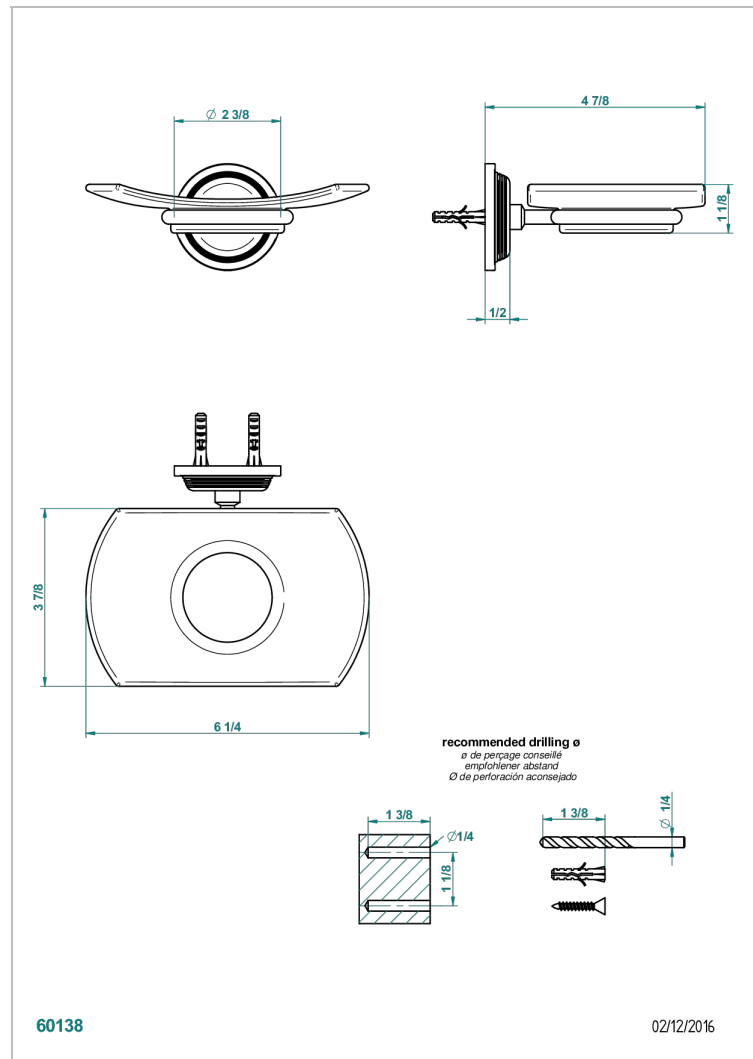

GRAND CENTRAL WHITE ONYX

U9R-500

Wall mounted glass soap dish

THG[®]
PARIS

CHARACTERISTIC

- Grand central White Onyx
- Wall mounted glass soap dish

AVAILABLE FINITIONS

Antique nickel - H28
Black ceram - D30
Blush PVD - H62
Brass color PVD - H49
Brown bronze color PVD - F33
Gold color PVD - H52