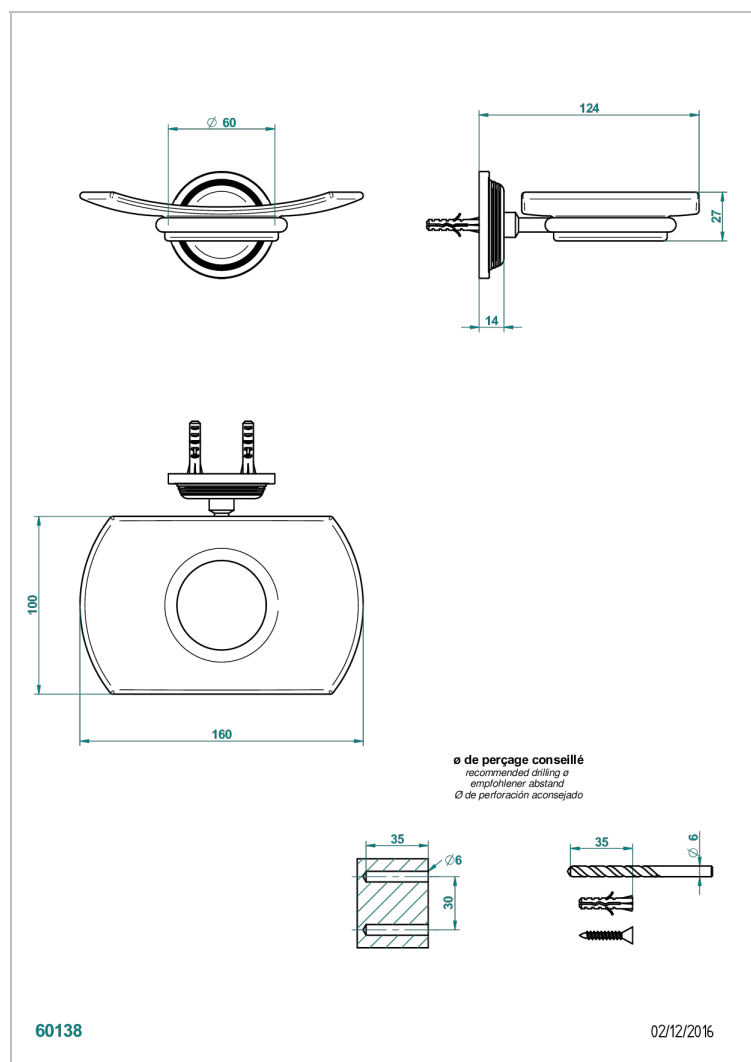

## CARACTERÍSTICAS

- Grand central Black Onyx with lever
- Jabonera mural