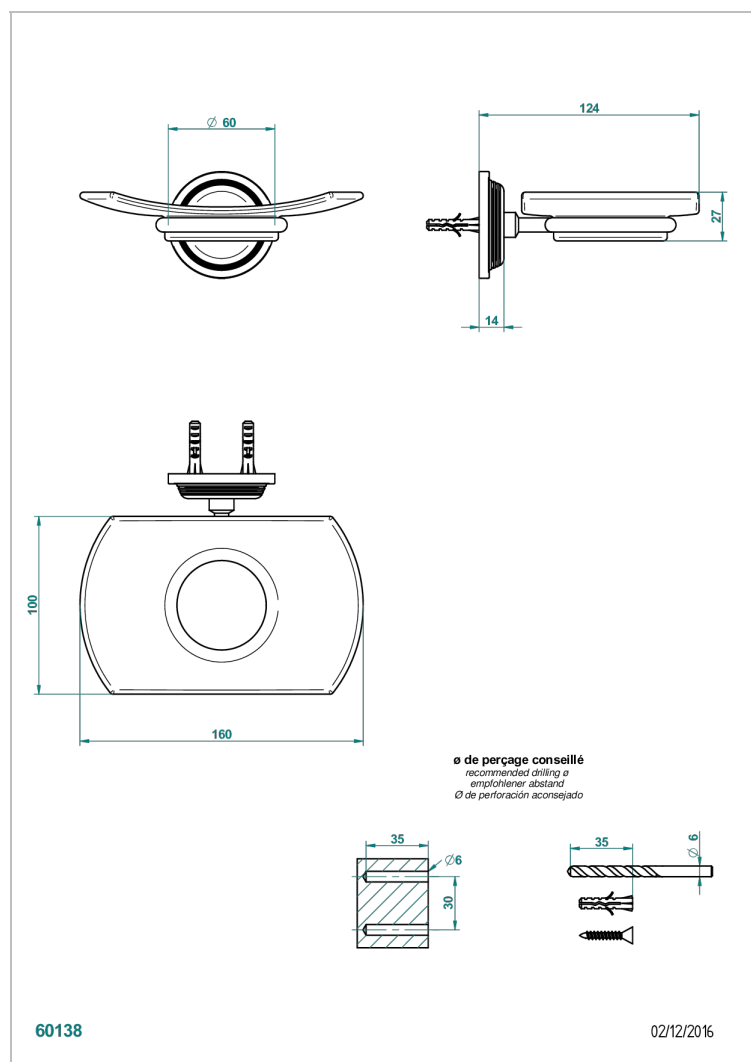

GRAND CENTRAL BLACK ONYX WITH LEVER HANDLES

U9N-500

Glass soap dish, wall mounted

CHARACTERISTIC

- Grand central Black Onyx with lever handles
- Glass soap dish, wall mounted

AVAILABLE FINITIONS

Black ceram - D30
Blush PVD - H62
Brass color PVD - H49
Brown bronze color PVD - F33
Chrome polished - A02
Copper antique matt, coated - H07