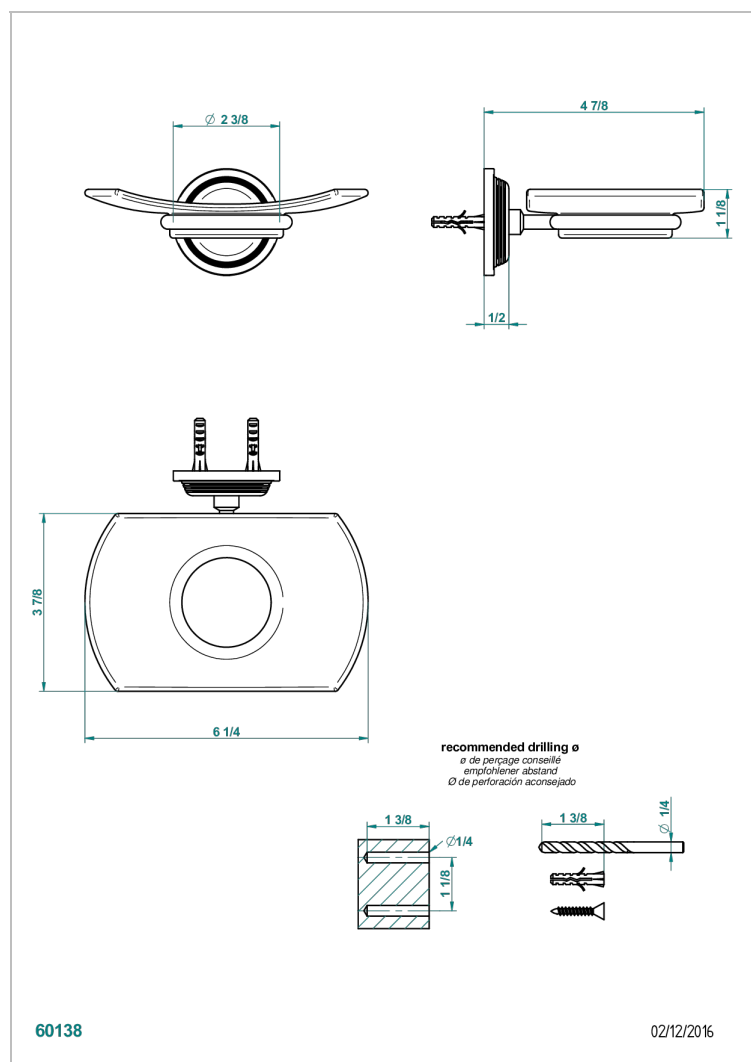

# GRAND CENTRAL BLACK ONYX WITH LEVER HANDLES

U9N-500

Glass soap dish, wall mounted

## CHARACTERISTIC

- Grand central Black Onyx with lever handles
- Glass soap dish, wall mounted