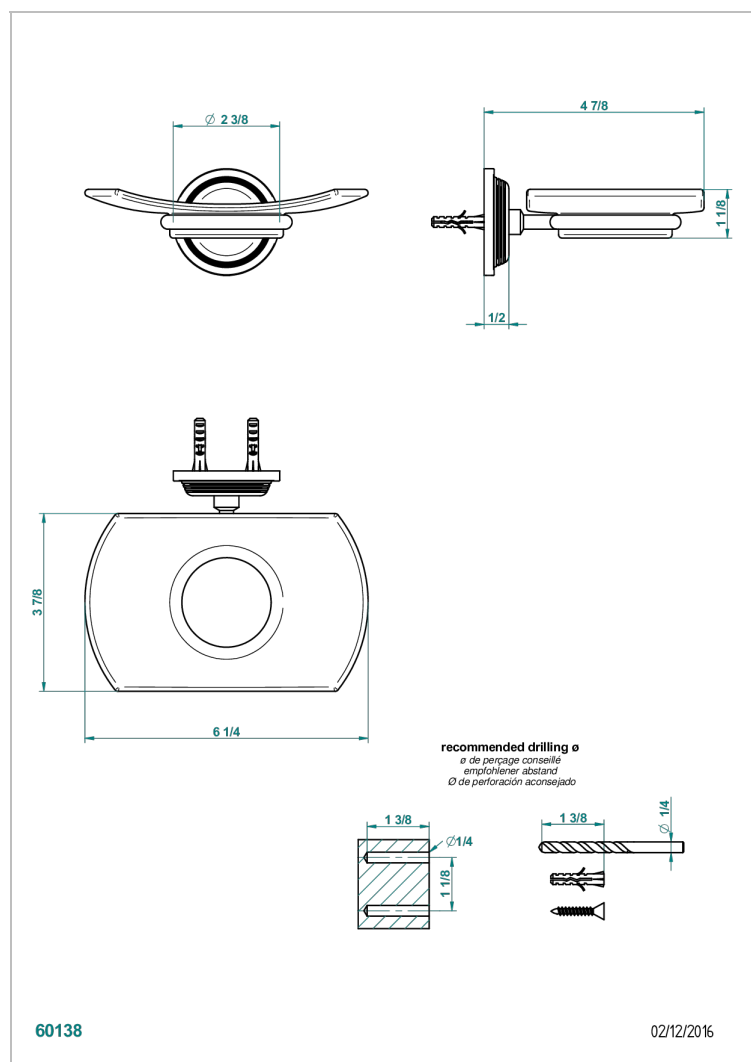

# GRAND CENTRAL BLACK ONYX WITH LEVER

U9N-500

Wall mounted glass soap dish

## CHARACTERISTIC

- Grand central Black Onyx with lever
- Wall mounted glass soap dish