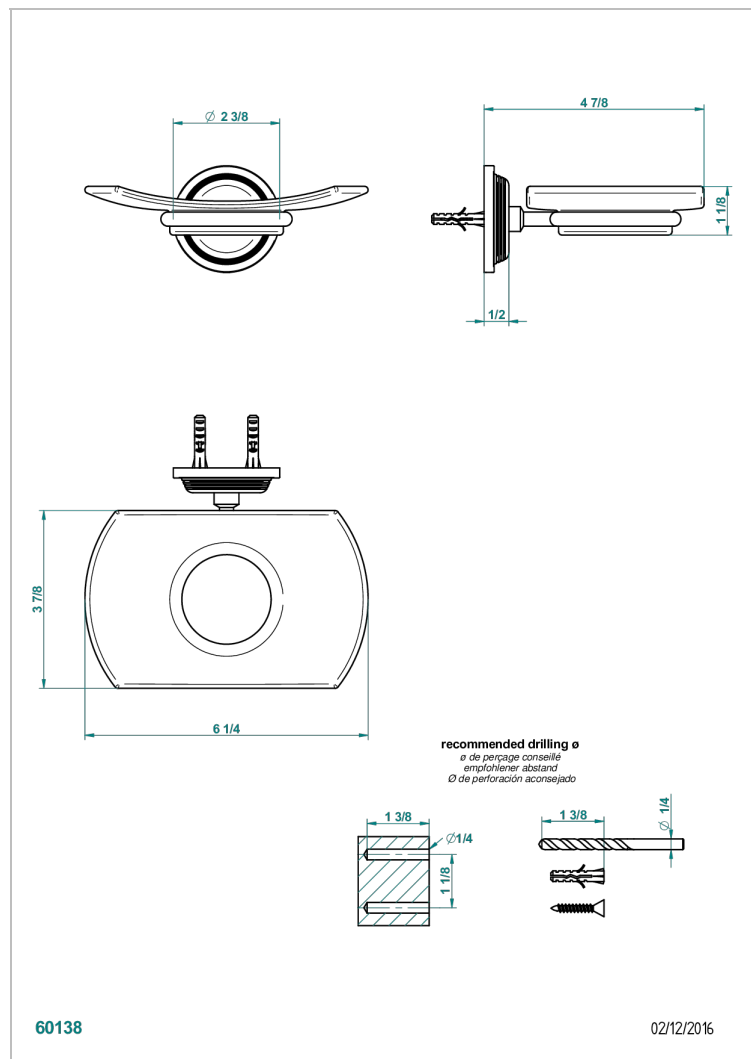

## CARACTERÍSTICAS

- Grand central Black Onyx with lever
- Jabonera mural