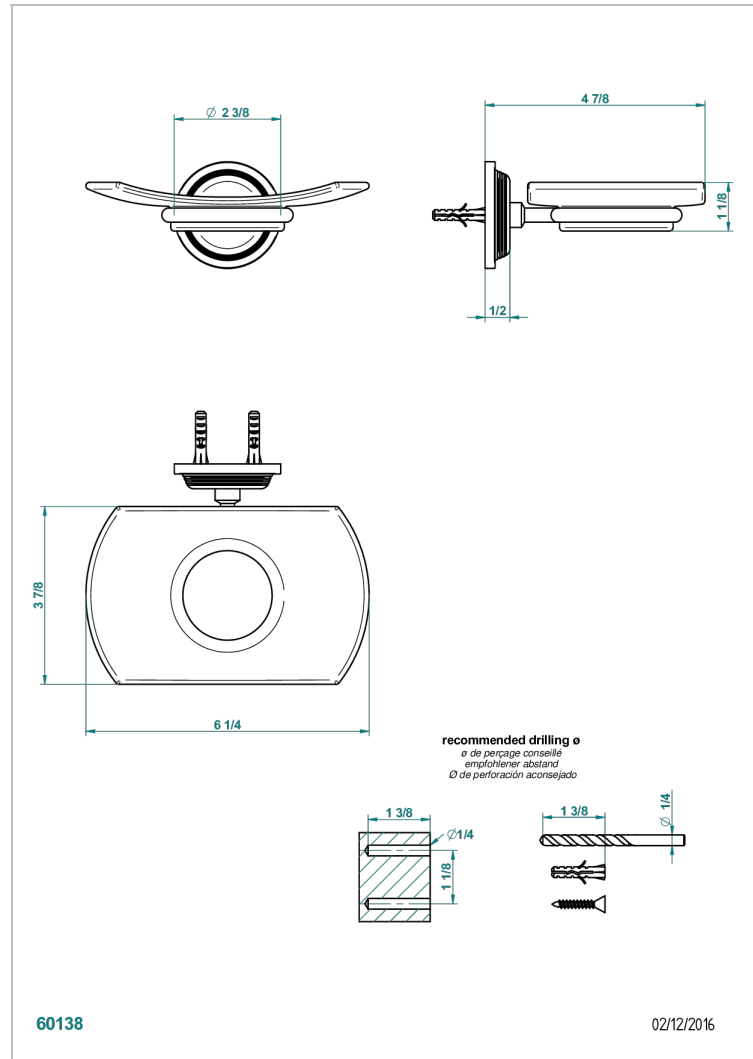

GRAND CENTRAL BLACK ONYX WITH LEVER

U9N-500

Wall mounted glass soap dish

THG[®]
PARIS

CHARACTERISTIC

- Grand central Black Onyx with lever
- Wall mounted glass soap dish

AVAILABLE FINITIONS

Antique nickel - H28
Black ceram - D30
Blush PVD - H62
Brass color PVD - H49
Brown bronze color PVD - F33
Gold color PVD - H52